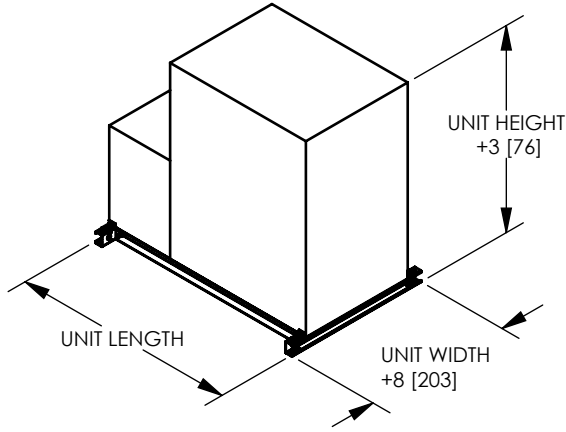

NOTES:

1. All dimensions are Inches [millimeters].
All dimensions $\pm 1/4"$ [6mm].
2. Vertical unit shown, typical for both vertical and horizontal units.
3. Support used on units with length over 50 [1270].

DO NOT SCALE DRAWING
DIMENSIONS ARE IN INCHES UNLESS OTHERWISE NOTED

TITLE: **ASSY, BASE RAIL, 3" DIRECT DRIVE BLOWER COIL UNITS**

DATE 05/22/18	SHEET PAGE 1 OF 1	DRAWING NO 35-80050	REV 00
------------------	----------------------	------------------------	-----------