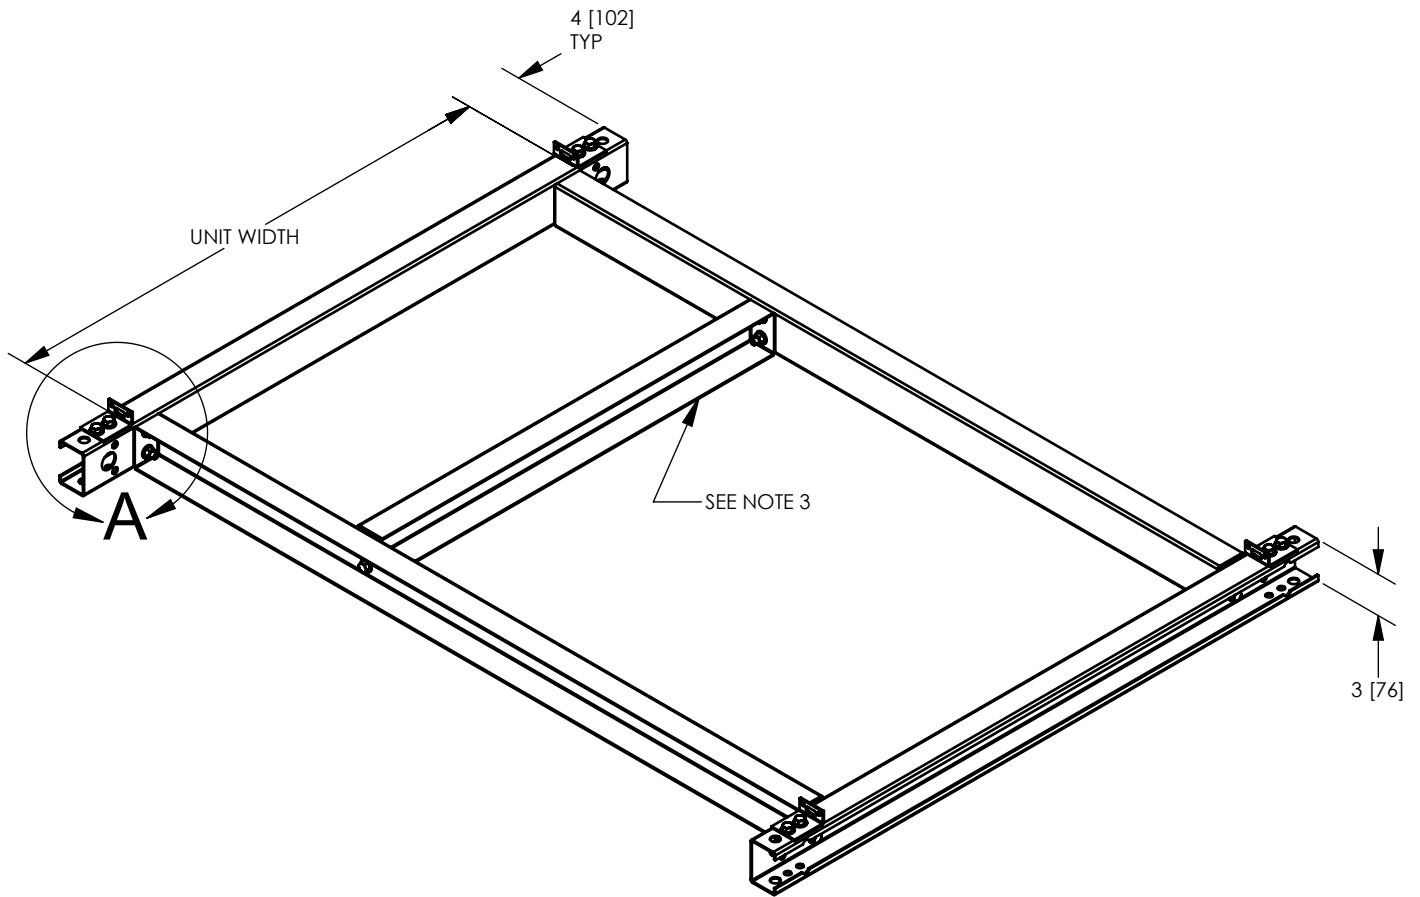

THIS DRAWING CONTAINS PROPRIETARY DATA. UNAUTHORIZED DISCLOSURE, REPRODUCTION, OR USE IS STRICTLY PROHIBITED WITHOUT WRITTEN PERMISSION.

SUBMITTAL DRAWING
ALL DRAWINGS ARE SUBJECT TO CHANGE WITHOUT PRIOR NOTICE

DO NOT SCALE DRAWING
DIMENSIONS ARE IN INCHES UNLESS OTHERWISE NOTED

TITLE: **ASSY, BASE RAIL, 3" DIRECT DRIVE BLOWER COIL UNITS**

DATE 05/22/18	SHEET PAGE 1 OF 1	DRAWING NO 35-80050	REV 00