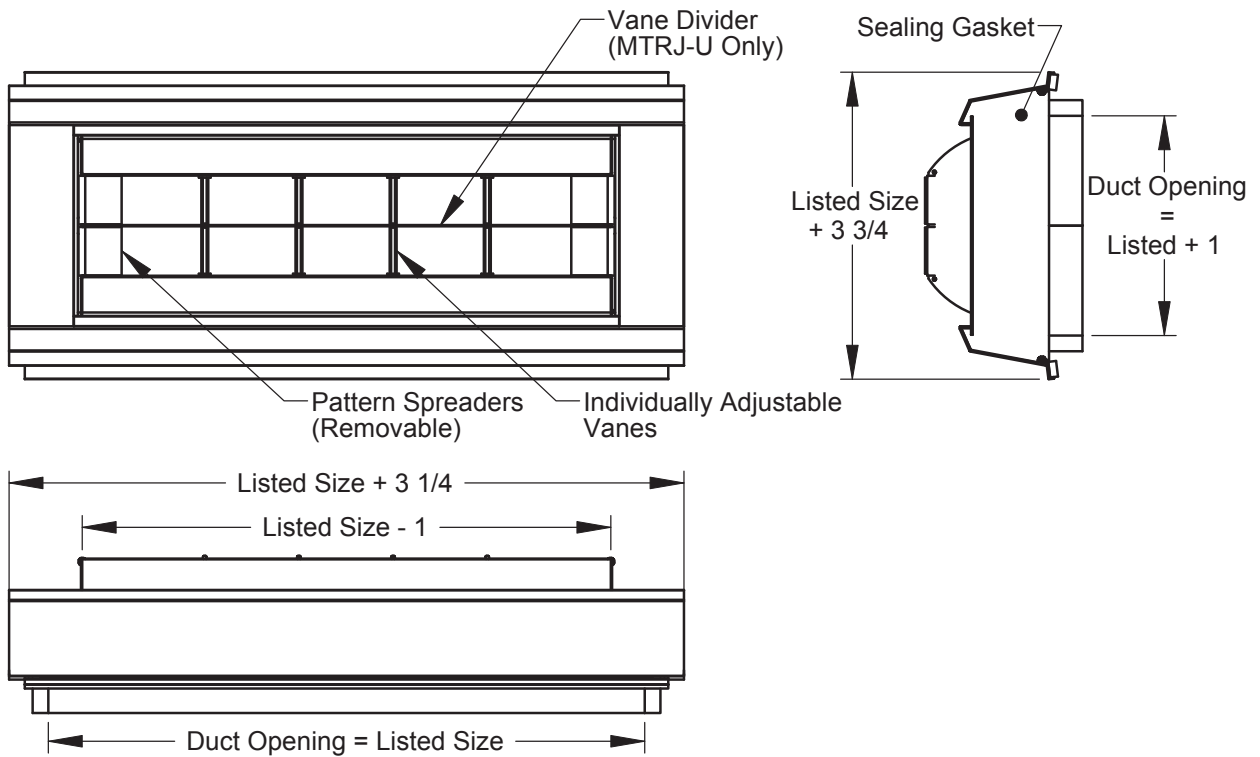

# PRODUCT DIMENSIONS

## STRJ-U/MTRJ-U

Height	6	10	12	15
Duct Diameter (Min/Max)	10/65	20/97	26/112	36/145

Specialty  
Products