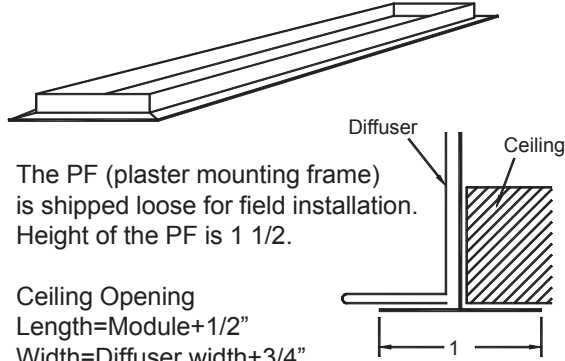

### PF Frame Details

The PF (plaster mounting frame) is shipped loose for field installation. Height of the PF is 1 1/2".

Ceiling Opening  
Length=Module+1/2"  
Width=Diffuser width+3/4"