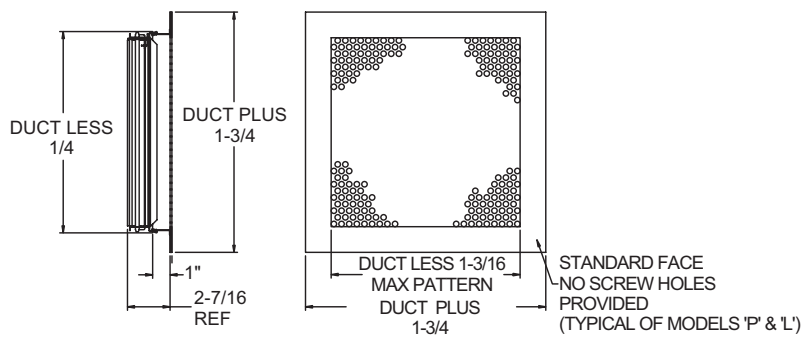

PRODUCT DIMENSIONS

SG800

SG800L, Lattice face plate with plaster frame
Face/Side View Detail

SG800L, Lattice face plate
Face/Side View Detail

SG800P, Perforated face plate
Face/Side View & Damper Detail