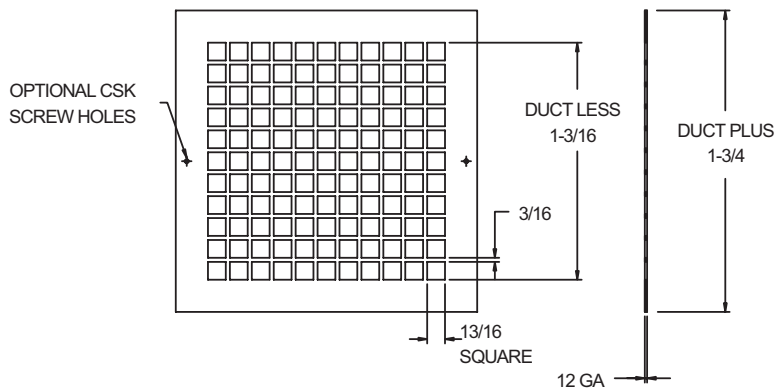

PRODUCT DIMENSIONS

SG800

SG800L, Lattice face plate with plaster frame
Face/Side View Detail

SG800L, Lattice face plate
Face/Side View Detail

SG800P, Perforated face plate
Face/Side View & Damper Detail