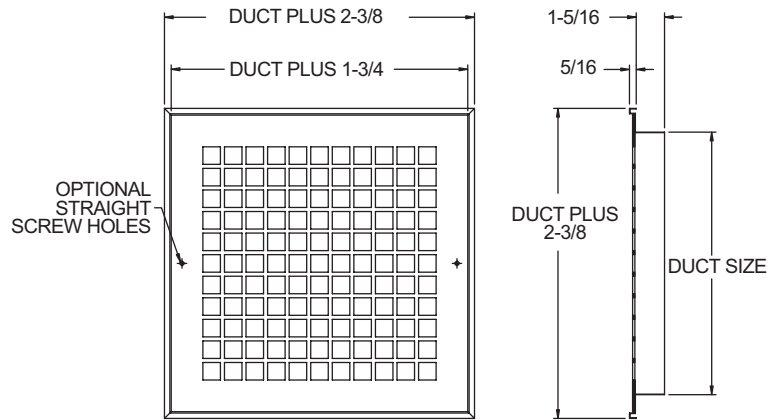

PRODUCT DIMENSIONS

SG800

SG800L, Lattice face plate with plaster frame
Face/Side View Detail

SG800L, Lattice face plate
Face/Side View Detail

SG800P, Perforated face plate
Face/Side View & Damper Detail