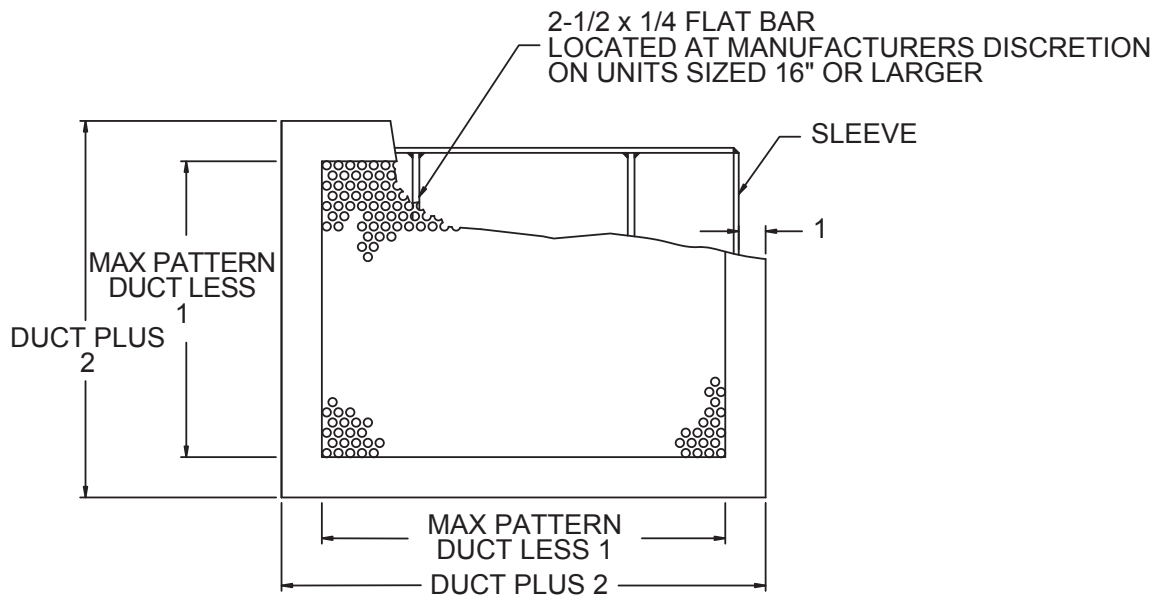

# PRODUCT DIMENSIONS

## SG200

**Face View Detail**

Available Sleeve Sizes
6"
8"
10"
12"
18"

**Side View Damper Detail**