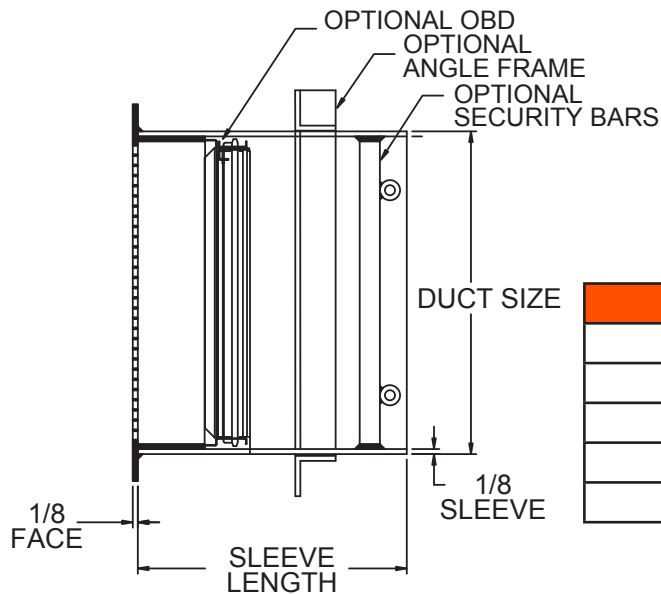

# PRODUCT DIMENSIONS

## SG200

**Face View Detail**

Available Sleeve Sizes
6"
8"
10"
12"
18"

**Side View Damper Detail**