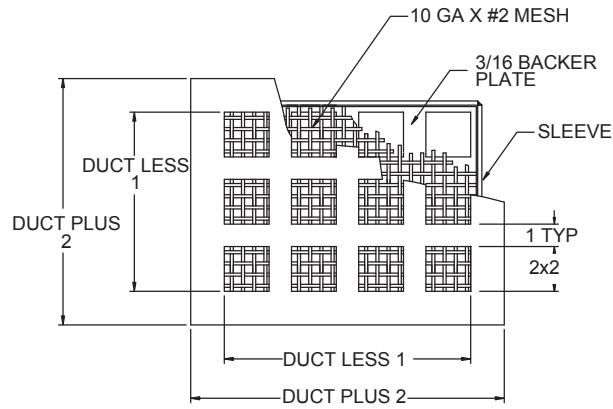

PRODUCT DIMENSIONS

SG100

Face View Detail

Side View/Damper Detail

Available Sleeve Sizes

6"
8"
10"
12"
18"