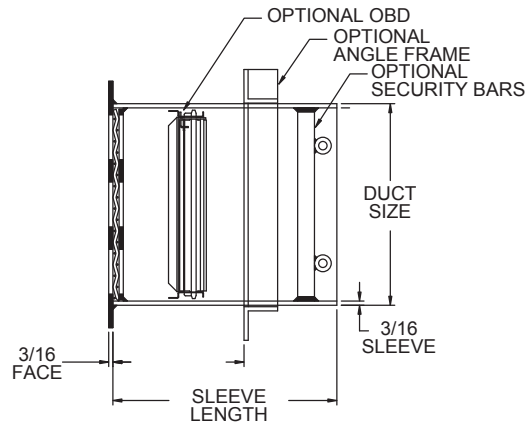

PRODUCT DIMENSIONS

SG100

Face View Detail

Side View/Damper Detail

Available Sleeve Sizes

6"
8"
10"
12"
18"