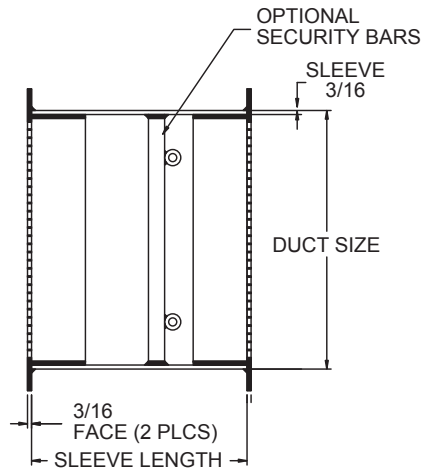

# PRODUCT DIMENSIONS

## SG400

**Face View Detail**

**Side View Detail**

**Available Sleeve Sizes**

6"
8"
10"
12"
18"