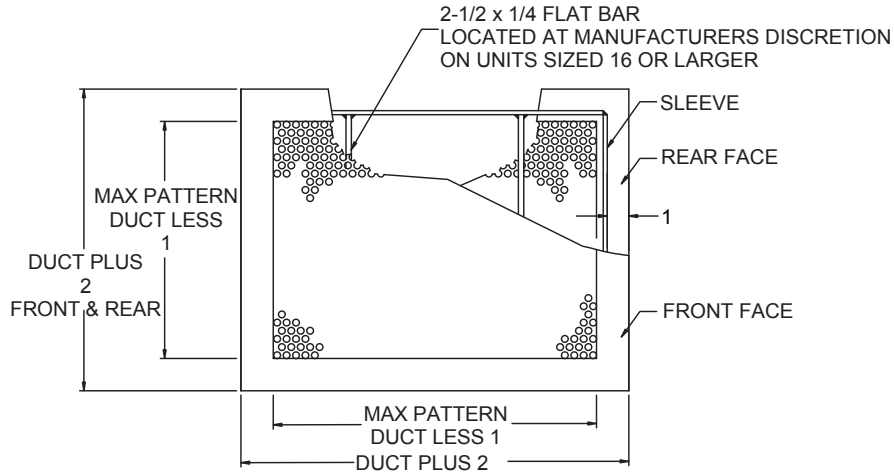

# PRODUCT DIMENSIONS

## SG400

**Face View Detail**

**Side View Detail**

**Available Sleeve Sizes**

6"
8"
10"
12"
18"