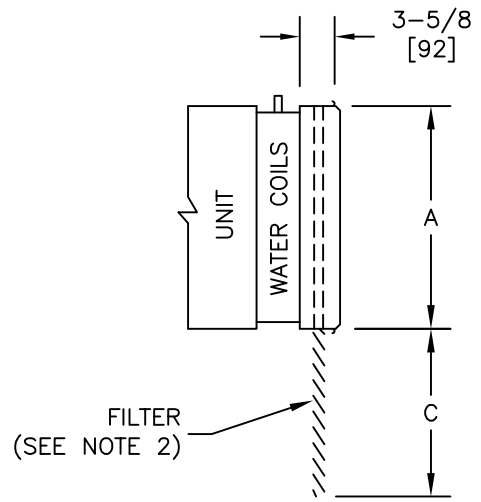

DIMENSIONS - In [mm]

UNIT SIZE	A	B	C	FILTER SIZES
04	24 [610]	14 [356]	24 [610]	14 X 24 X 1
08	24 [610]	14 [356]	24 [610]	14 X 24 X 1
10	30 [762]	17 [432]	30 [762]	17 X 30 X 1
12	30 [762]	17 [432]	30 [762]	17 X 30 X 1
14	30 [762]	19 [483]	30 [762]	19 X 30 X 1
16	30 [762]	19 [483]	30 [762]	19 X 30 X 1

NOTES:

1. All dimensions are Inches [millimeters]. All dimensions $\pm 1/4"$ [6mm]. Metric values are soft conversion.
2. FILTER: 1" Fiberglass disposable media. See table for sizes.
3. WC units with Induction Sound Baffle require filter rack.