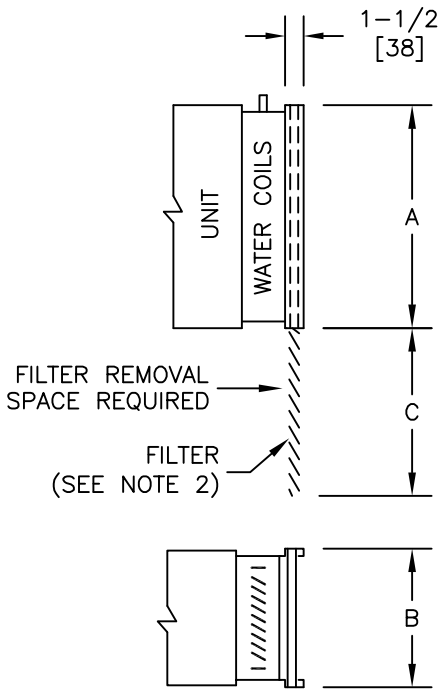

☐ WC W/FILTER RACK