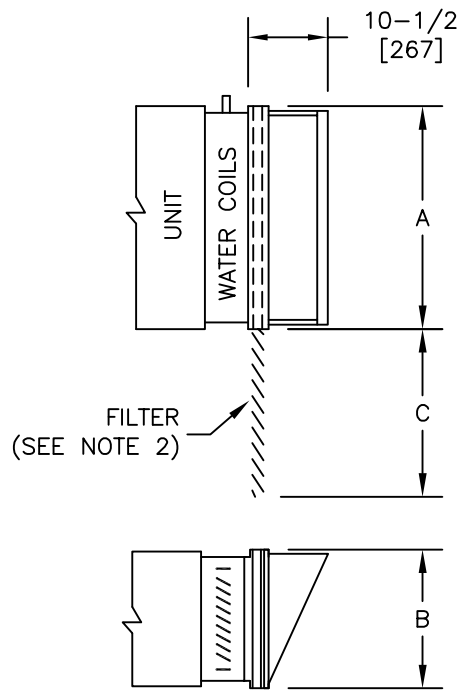

☐ WC W/FILTER RACK & INDUCTION SOUND BAFFLE