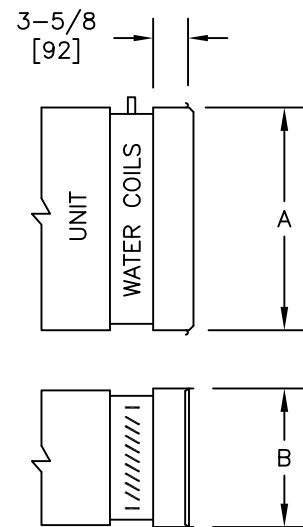

☐ WC WITH SLIP & DRIVE ASS'Y

TITLE:

INDUCTION INLET OPTIONS
MODEL VFR-WC
SERIES C

DRN BY: SM	DATE: 11/4/03	SCALE: NTS	DRAWING NO.
CKD BY: DB	DATE: 9/8/08	REV: 01	

07-80021

DO NOT SCALE DRAWING. DIMENSIONS AND DATA ARE SUBJECT TO CHANGE WITHOUT NOTICE. CONTACT FACTORY FOR CERTIFIED DRAWINGS.