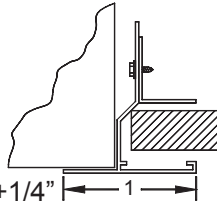

ACCESSORIES

FVPS

Plaster Frame (PF-F) (Shipped loose for field installation)

Ceiling Opening:
Length=Module + 1/2"
Width=Diffuser Width + 1/4"

Cross Notch (CN)

Not available with PF-F

CN (cross notch) Detail