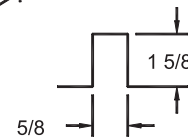

Not available with PF-F