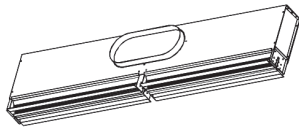

ACCESSORIES

FVPS

Plaster Frame (PF-F) (Shipped loose for field installation)

Ceiling Opening:
Length=Module + 1/2"
Width=Diffuser Width + 1/4"

Cross Notch (CN)

Not available with PF-F

CN (cross notch) Detail