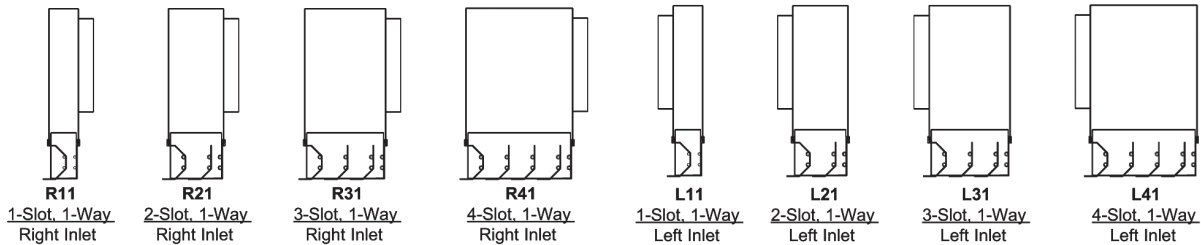

ACCESSORIES

FVPS

Plaster Frame (PF-F) (Shipped loose for field installation)

Ceiling Opening:
Length=Module + 1/2"
Width=Diffuser Width + 1/4"

Cross Notch (CN)

Not available with PF-F

CN (cross notch) Detail

Not available with PF-F

Pattern options, 1-way diffuser

Pattern options, 2-way diffuser