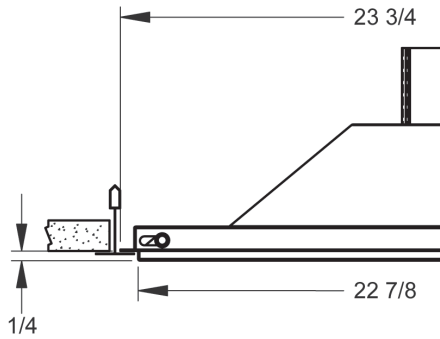

# PRODUCT DIMENSIONS

## T1100SW

Neck Size	D
6	5 7/8
8	7 7/8
10	9 7/8
12	11 1/2

LT

SF\*