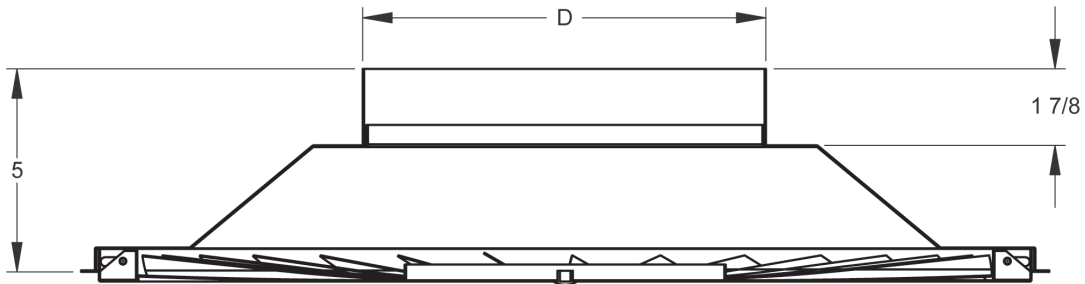

# PRODUCT DIMENSIONS

## T1100SW

Neck Size	D
6	5 7/8
8	7 7/8
10	9 7/8
12	11 1/2

LT

SF\*