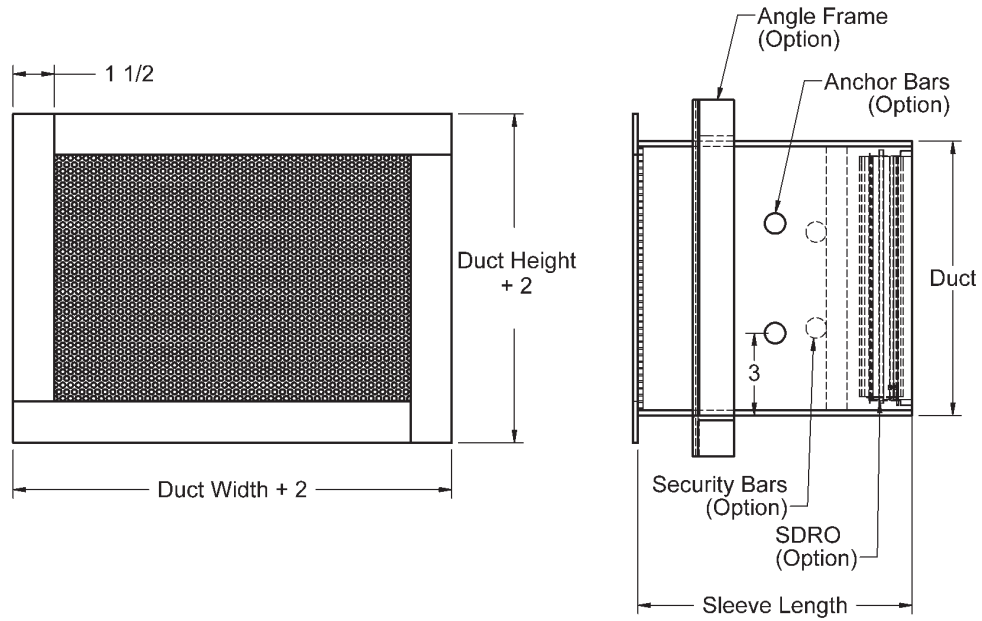

PRODUCT DIMENSIONS

SG200-SD

Available Sleeve Sizes
6"
8"
10"
12"
18"