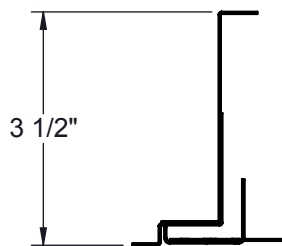

2" FILTER FRAME