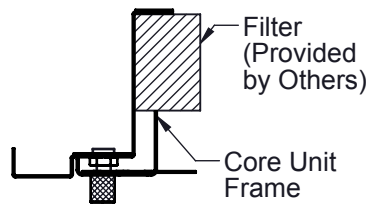

KNURLED KNOB FASTENER

Models

- A70FB
- A70DFB
- A80FB
- A80DFB

Hinge Options

- Top
- Bottom
- Left
- Right
- None

Finishes

- WH - White
- ML - Mill
- AP - Aluminum Paint
- OW - Off-White
- FB - Flat Black
- MP - Match Paint

Dimensions in inches

Job: _____	Tag: _____	A70FB/DFB & A80FB/DFB Return Grille with Filter Frame 3/4" Bar Spacing, Aluminum
Location: _____	Submitted By: _____	
Architect: _____		
Engineer: _____		
Contractor: _____	SD - 1319	Rev: A (03/11)