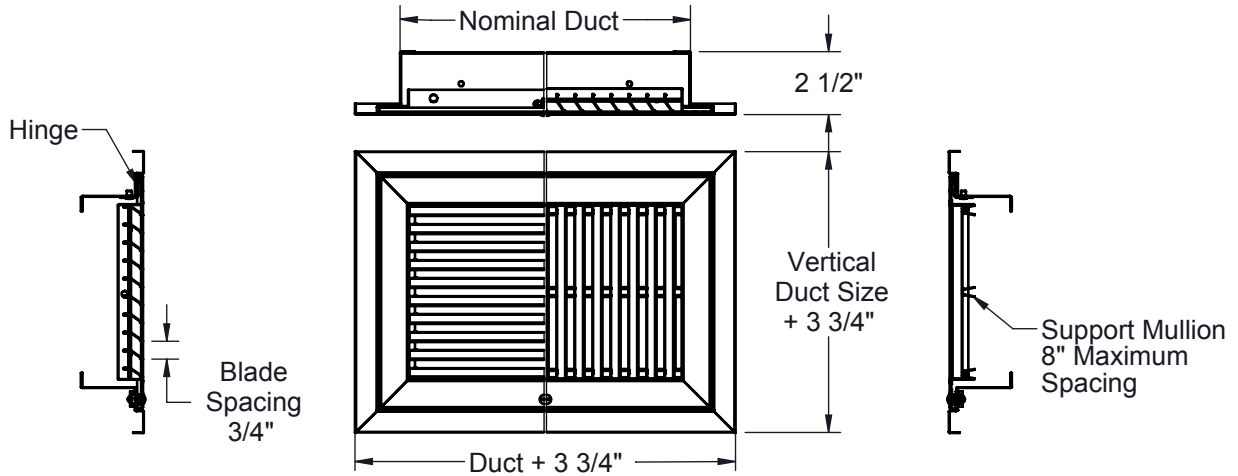

- Model A70FB: horizontal bars, 0° fixed deflection
- Model A70DFB: horizontal bars, 35° fixed deflection
- Model A80FB: vertical bars, 0° fixed deflection
- Model A80DFB: vertical bars, 35° fixed deflection
- Face bars spaced on 3/4" centers
- 1" filter frame standard; optional 2" available (filters furnished by others)
- Aluminum construction with hinges for removable face
- Standard finish is white

1" FILTER FRAME

1/4 TURN FASTENER

2" FILTER FRAME

KNURLED KNOB FASTENER

Models

- A70FB
- A70DFB
- A80FB
- A80DFB

Hinge Options

- Top
- Bottom
- Left
- Right
- None

Finishes

- WH - White
- ML - Mill
- AP - Aluminum Paint
- OW - Off-White
- FB - Flat Black
- MP - Match Paint

Dimensions in inches

Job: _____	Tag: _____	A70FB/DFB & A80FB/DFB Return Grille with Filter Frame 3/4" Bar Spacing, Aluminum
Location: _____	Submitted By: _____	
Architect: _____		
Engineer: _____		
Contractor: _____	SD - 1319	Rev: A (03/11)