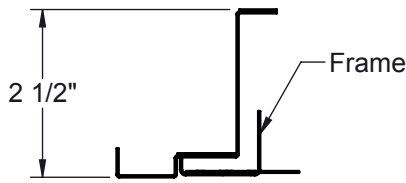

- Model A70FB: horizontal bars, 0° fixed deflection
- Model A70DFB: horizontal bars, 35° fixed deflection
- Model A80FB: vertical bars, 0° fixed deflection
- Model A80DFB: vertical bars, 35° fixed deflection
- Face bars spaced on 3/4" centers
- 1" filter frame standard; optional 2" available (filters furnished by others)
- Aluminum construction with hinges for removable face
- Standard finish is white

Finishes

- WH - White
- ML - Mill
- AP - Aluminum Paint
- OW - Off-White
- FB - Flat Black
- MP - Match Paint

Dimensions in inches

Job: _____	Tag: _____	A70FB/DFB & A80FB/DFB Return Grille with Filter Frame 3/4" Bar Spacing, Aluminum
Location: _____	Submitted By: _____	
Architect: _____		
Engineer: _____		
Contractor: _____	SD - 1319	Rev: A (03/11)