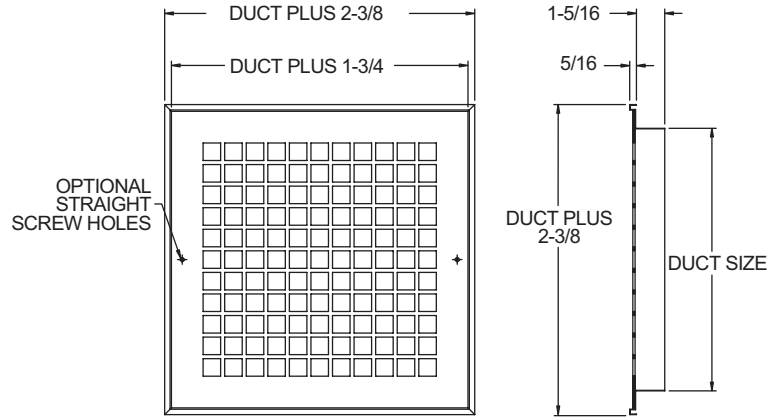

PRODUCT DIMENSIONS

SG900

**SG900L, Lattice face plate with plaster frame
Face/Side View Detail**

**SG900L, Lattice face plate
Face/Side View Detail**

**SG900P, Perforated face plate
Face/Side View & Damper Detail**