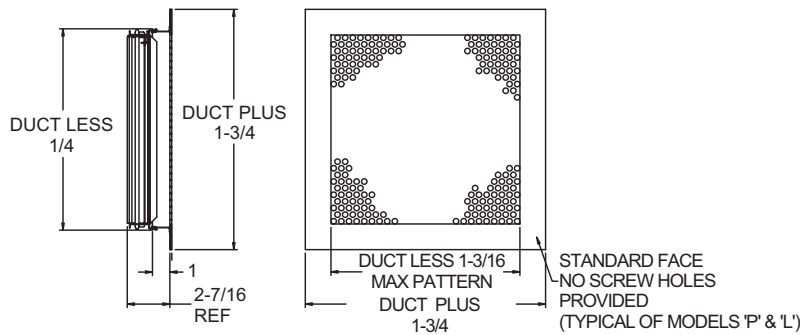

PRODUCT DIMENSIONS

SG900

**SG900L, Lattice face plate with plaster frame
Face/Side View Detail**

**SG900L, Lattice face plate
Face/Side View Detail**

**SG900P, Perforated face plate
Face/Side View & Damper Detail**