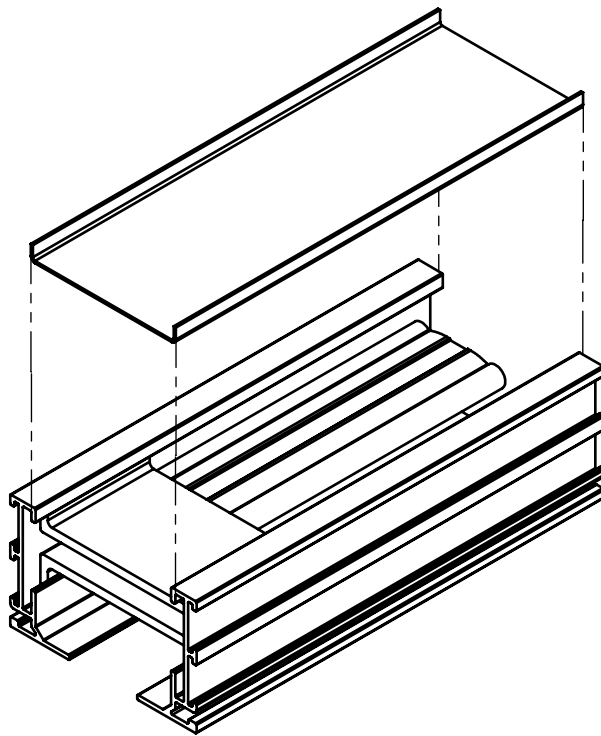

- Optional Blank-Offs are painted black.
- Provided in 72" lengths and field cut to length.
- Not available for curved AIR-TRAC™.
- Standard for mitered corner sections.

**Optional Blank-Off**

*Dimensions in inches*