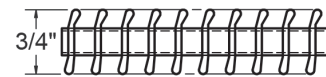

PRODUCT DIMENSIONS

AVF

Core Positioning

Core Only

External Screw Fastening