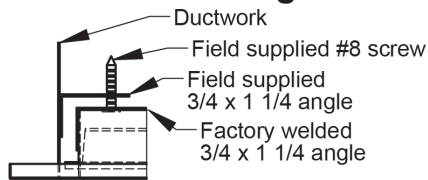

PRODUCT DIMENSIONS

A75, A75D

Concealed Mounting

LT Frame Style

Module	*Max Neck
12x12	9x9
24x12	21x9
24x24	21x21
48x24	45x21

*When using a module for Lay-in T-Bar ceiling, this is the maximum neck size for specified module

PRODUCT DIMENSIONS

A80, A80D

Concealed Mounting

LT Frame Style

Module	*Max Neck
12x12	9x9
24x12	21x9
24x24	21x21
48x24	45x21

*When using a module for Lay-in T-Bar ceiling, this is the maximum neck size for specified module

PRODUCT DIMENSIONS

A85, A85D

Concealed Mounting

LT Frame Style

Module	*Max Neck
12x12	9x9
24x12	21x9
24x24	21x21
48x24	45x21

*When using a module for Lay-in T-Bar ceiling, this is the maximum neck size for specified module