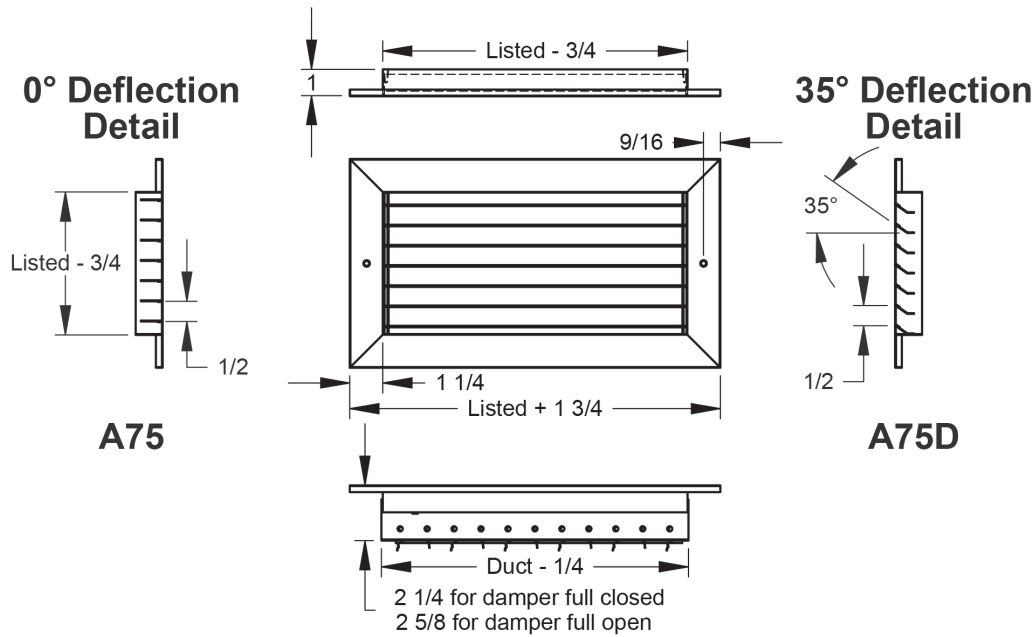

PRODUCT DIMENSIONS

A70, A70D

Concealed Mounting

LT Frame Style

Module	*Max Neck
12x12	9x9
24x12	21x9
24x24	21x21
48x24	45x21

*When using a module for Lay-in T-Bar ceiling, this is the maximum neck size for specified module

PRODUCT DIMENSIONS

A75, A75D

Concealed Mounting

LT Frame Style

Module	*Max Neck
12x12	9x9
24x12	21x9
24x24	21x21
48x24	45x21

*When using a module for Lay-in T-Bar ceiling, this is the maximum neck size for specified module

PRODUCT DIMENSIONS

A80, A80D

Concealed Mounting

LT Frame Style

Module	*Max Neck
12x12	9x9
24x12	21x9
24x24	21x21
48x24	45x21

*When using a module for Lay-in T-Bar ceiling, this is the maximum neck size for specified module

PRODUCT DIMENSIONS

A85, A85D

Concealed Mounting

LT Frame Style

Module	*Max Neck
12x12	9x9
24x12	21x9
24x24	21x21
48x24	45x21

*When using a module for Lay-in T-Bar ceiling, this is the maximum neck size for specified module