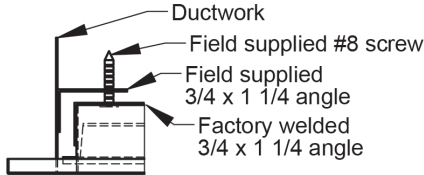

PRODUCT DIMENSIONS

A70, A70D

Concealed Mounting

LT Frame Style

Module	*Max Neck
12x12	9x9
24x12	21x9
24x24	21x21
48x24	45x21

*When using a module for Lay-in T-Bar ceiling, this is the maximum neck size for specified module

PRODUCT DIMENSIONS

A75, A75D

Concealed Mounting

LT Frame Style

Module	*Max Neck
12x12	9x9
24x12	21x9
24x24	21x21
48x24	45x21

*When using a module for Lay-in T-Bar ceiling, this is the maximum neck size for specified module

PRODUCT DIMENSIONS

A80, A80D

Concealed Mounting

LT Frame Style

Module	*Max Neck
12x12	9x9
24x12	21x9
24x24	21x21
48x24	45x21

*When using a module for Lay-in T-Bar ceiling, this is the maximum neck size for specified module