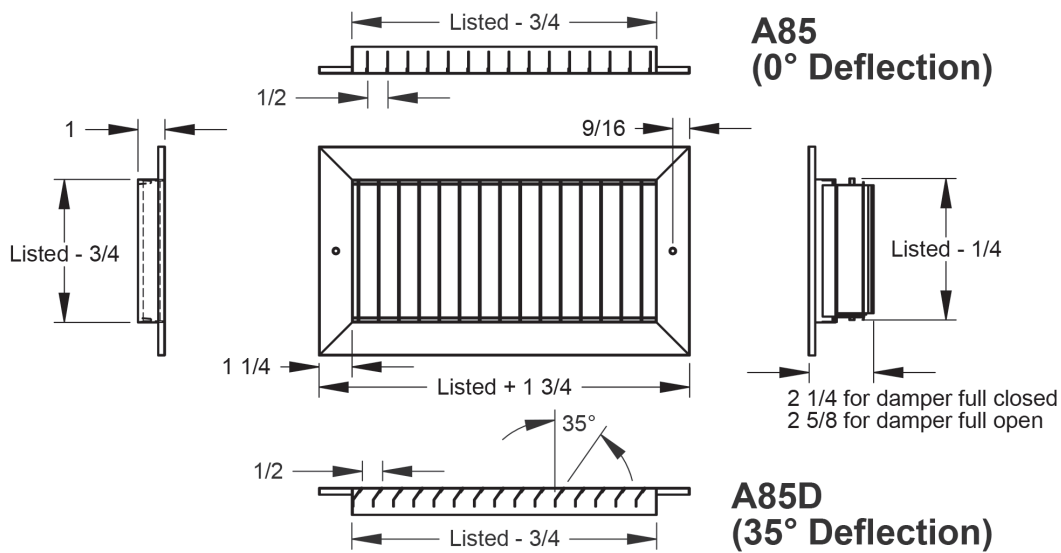

PRODUCT DIMENSIONS

A70, A70D

Concealed Mounting

LT Frame Style

Module	*Max Neck
12x12	9x9
24x12	21x9
24x24	21x21
48x24	45x21

*When using a module for Lay-in T-Bar ceiling, this is the maximum neck size for specified module

PRODUCT DIMENSIONS

A75, A75D

Concealed Mounting

LT Frame Style

Module	*Max Neck
12x12	9x9
24x12	21x9
24x24	21x21
48x24	45x21

*When using a module for Lay-in T-Bar ceiling, this is the maximum neck size for specified module

PRODUCT DIMENSIONS

A80, A80D

Concealed Mounting

LT Frame Style

Module	*Max Neck
12x12	9x9
24x12	21x9
24x24	21x21
48x24	45x21

*When using a module for Lay-in T-Bar ceiling, this is the maximum neck size for specified module

PRODUCT DIMENSIONS

A85, A85D

Concealed Mounting

LT Frame Style

Module	*Max Neck
12x12	9x9
24x12	21x9
24x24	21x21
48x24	45x21

*When using a module for Lay-in T-Bar ceiling, this is the maximum neck size for specified module