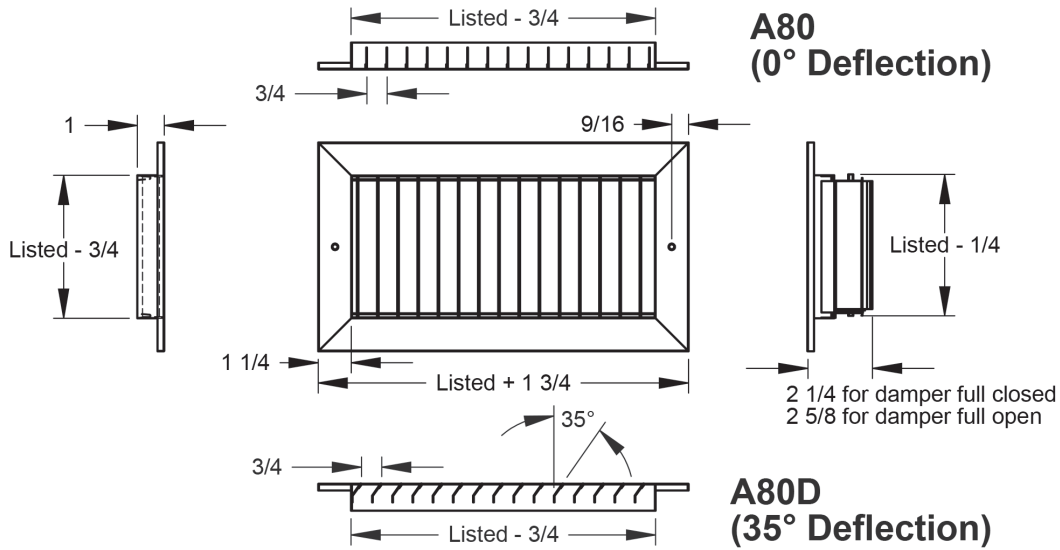

PRODUCT DIMENSIONS

A70, A70D

Concealed Mounting

LT Frame Style

Module	*Max Neck
12x12	9x9
24x12	21x9
24x24	21x21
48x24	45x21

*When using a module for Lay-in T-Bar ceiling, this is the maximum neck size for specified module

PRODUCT DIMENSIONS

A75, A75D

Concealed Mounting

LT Frame Style

Module	*Max Neck
12x12	9x9
24x12	21x9
24x24	21x21
48x24	45x21

*When using a module for Lay-in T-Bar ceiling, this is the maximum neck size for specified module

PRODUCT DIMENSIONS

A80, A80D

Concealed Mounting

LT Frame Style

Module	*Max Neck
12x12	9x9
24x12	21x9
24x24	21x21
48x24	45x21

*When using a module for Lay-in T-Bar ceiling, this is the maximum neck size for specified module

PRODUCT DIMENSIONS

A85, A85D

Concealed Mounting

LT Frame Style

Module	*Max Neck
12x12	9x9
24x12	21x9
24x24	21x21
48x24	45x21

*When using a module for Lay-in T-Bar ceiling, this is the maximum neck size for specified module