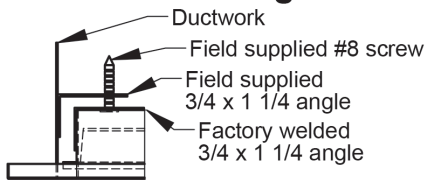

PRODUCT DIMENSIONS

A70, A70D

Concealed Mounting

LT Frame Style

Module	*Max Neck
12x12	9x9
24x12	21x9
24x24	21x21
48x24	45x21

*When using a module for Lay-in T-Bar ceiling, this is the maximum neck size for specified module

PRODUCT DIMENSIONS

A75, A75D

Concealed Mounting

LT Frame Style

Module	*Max Neck
12x12	9x9
24x12	21x9
24x24	21x21
48x24	45x21

*When using a module for Lay-in T-Bar ceiling, this is the maximum neck size for specified module

PRODUCT DIMENSIONS

A80, A80D

Concealed Mounting

LT Frame Style

Module	*Max Neck
12x12	9x9
24x12	21x9
24x24	21x21
48x24	45x21

*When using a module for Lay-in T-Bar ceiling, this is the maximum neck size for specified module