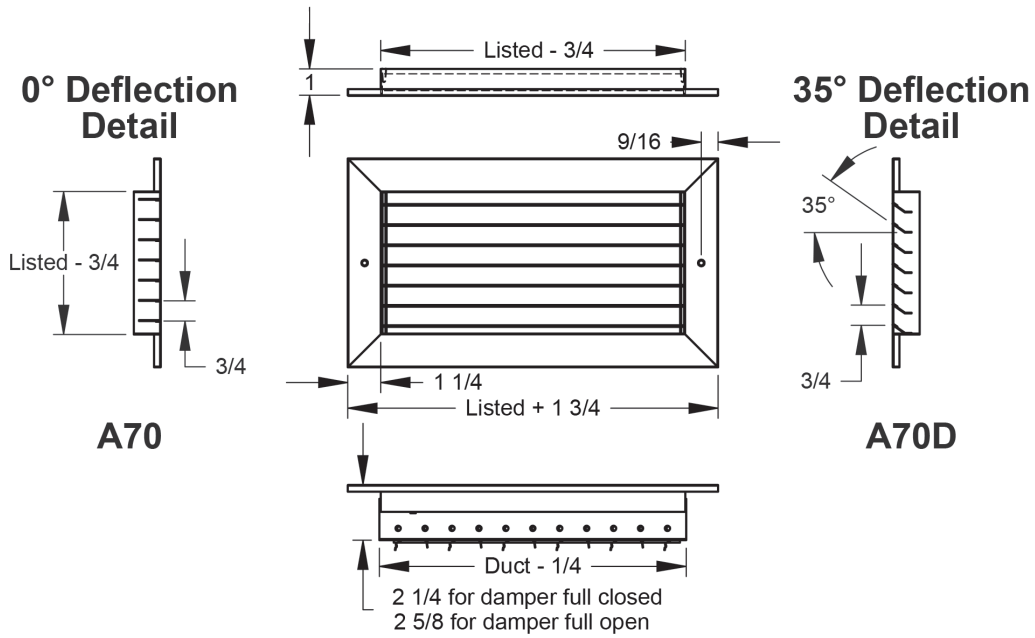

PRODUCT DIMENSIONS

A70, A70D

Concealed Mounting

LT Frame Style

Module	*Max Neck
12x12	9x9
24x12	21x9
24x24	21x21
48x24	45x21

*When using a module for Lay-in T-Bar ceiling, this is the maximum neck size for specified module

PRODUCT DIMENSIONS

A75, A75D

Concealed Mounting

LT Frame Style

Module	*Max Neck
12x12	9x9
24x12	21x9
24x24	21x21
48x24	45x21

*When using a module for Lay-in T-Bar ceiling, this is the maximum neck size for specified module

PRODUCT DIMENSIONS

A80, A80D

Concealed Mounting

LT Frame Style

Module	*Max Neck
12x12	9x9
24x12	21x9
24x24	21x21
48x24	45x21

*When using a module for Lay-in T-Bar ceiling, this is the maximum neck size for specified module

PRODUCT DIMENSIONS

A85, A85D

Concealed Mounting

LT Frame Style

Module	*Max Neck
12x12	9x9
24x12	21x9
24x24	21x21
48x24	45x21

*When using a module for Lay-in T-Bar ceiling, this is the maximum neck size for specified module