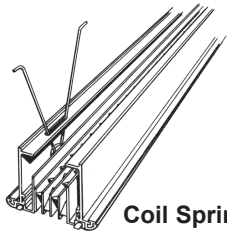

Coil Spring Mounting

Ceiling Installation

Type EF Stripline® with Type PF Plaster Frame

Drywall Ceiling Installation For Vertical Heating Downblow Over Window

Sidewall Installation

Type EF Stripline® with Type PF Plaster Frame

High Sidewall Installation For Horizontal Throw

INSTALLATION VIEWS

EH w/PF Frame

Installation Frames

Installation frames are available for use with all Stripline® Series diffusers to provide a positive-dimensional ceiling or wall opening for the diffuser or grille. In flush margin installations where frame surface will be visible, the frame is finished to match the diffuser or grille.

These units are made with removable cores and separate plaster frames for surface or flush installations. An integral part of each diffuser core is the unique coil spring-lock which further facilitates the installation of Stripline® when used as a continuous unit or where sections are required. This springlock feature locks the unit firmly in place, and eliminates the use of screwholes and screws. No tools required.