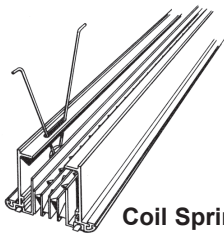

INSTALLATION VIEWS

EF w/ PF Frame

Installation Frames

Installation frames are available for use with all Stripline® Series diffusers to provide a positive-dimensional ceiling or wall opening for the diffuser or grille. In flush margin installations where frame surface will be visible, the frame is finished to match the diffuser or grille.

These units are made with removable cores and separate plaster frames for surface or flush installations. An integral part of each diffuser core is the unique coil spring-lock which further facilitates the installation of Stripline® when used as a continuous unit or where sections are required. This springlock feature locks the unit firmly in place, and eliminates the use of screwholes and screws. No tools required.

High Sidewall Installation For Horizontal Throw

INSTALLATION VIEWS

EH w/PF Frame

Installation Frames

Installation frames are available for use with all Stripline® Series diffusers to provide a positive-dimensional ceiling or wall opening for the diffuser or grille. In flush margin installations where frame surface will be visible, the frame is finished to match the diffuser or grille.