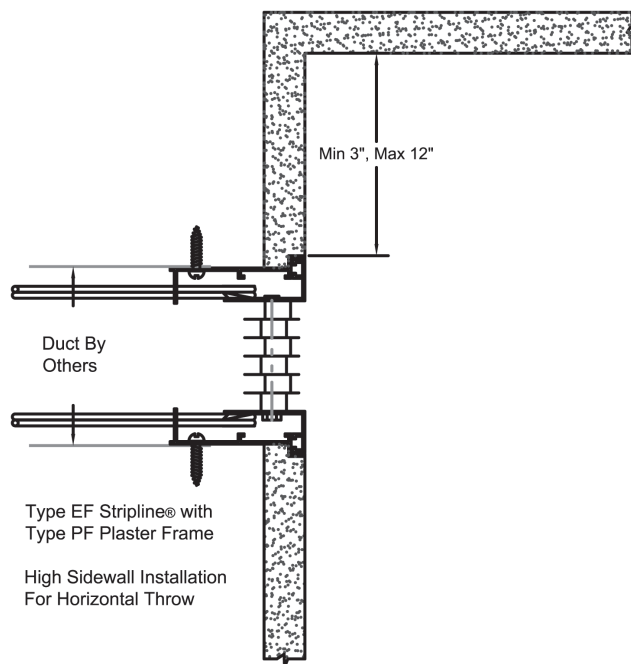

INSTALLATION VIEWS

EF w/ PF Frame

Installation Frames

Installation frames are available for use with all Stripline® Series diffusers to provide a positive-dimensional ceiling or wall opening for the diffuser or grille. In flush margin installations where frame surface will be visible, the frame is finished to match the diffuser or grille.

These units are made with removable cores and separate plaster frames for surface or flush installations. An integral part of each diffuser core is the unique coil spring-lock which further facilitates the installation of Stripline® when used as a continuous unit or where sections are required. This springlock feature locks the unit firmly in place, and eliminates the use of screwholes and screws. No tools required.

Coil Spring Mounting

Ceiling Installation

Type EF Stripline® with Type PF Plaster Frame

Drywall Ceiling Installation For Vertical Heating Downblow Over Window

Sidewall Installation

Type EF Stripline® with Type PF Plaster Frame

High Sidewall Installation For Horizontal Throw

INSTALLATION VIEWS

EH w/PF Frame

Installation Frames

Installation frames are available for use with all Stripline® Series diffusers to provide a positive-dimensional ceiling or wall opening for the diffuser or grille. In flush margin installations where frame surface will be visible, the frame is finished to match the diffuser or grille.