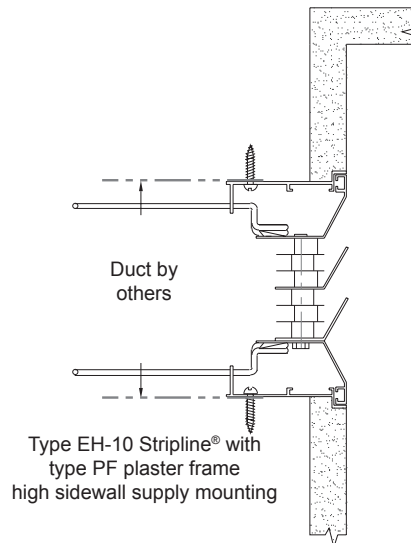

INSTALLATION VIEWS

EF w/ PF Frame

Installation Frames

Installation frames are available for use with all Stripline® Series diffusers to provide a positive-dimensional ceiling or wall opening for the diffuser or grille. In flush margin installations where frame surface will be visible, the frame is finished to match the diffuser or grille.

High Sidewall Installation For Horizontal Throw

INSTALLATION VIEWS

EH w/PF Frame

Installation Frames

Installation frames are available for use with all Stripline® Series diffusers to provide a positive-dimensional ceiling or wall opening for the diffuser or grille. In flush margin installations where frame surface will be visible, the frame is finished to match the diffuser or grille.

These units are made with removable cores and separate plaster frames for surface or flush installations. An integral part of each diffuser core is the unique coil spring-lock which further facilitates the installation of Stripline® when used as a continuous unit or where sections are required. This springlock feature locks the unit firmly in place, and eliminates the use of screwholes and screws. No tools required.

Coil Spring Mounting

Ceiling Installation

Type EH-20 Stripline® with
type PF plaster frame
ceiling supply mounting

Sidewall Installation

Type EH-10 Stripline® with
type PF plaster frame
high sidewall supply mounting