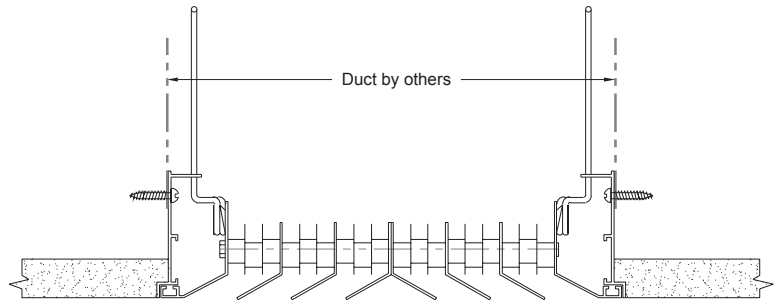

Ceiling Installation

Type EH-20 Stripline® with
type PF plaster frame
ceiling supply mounting