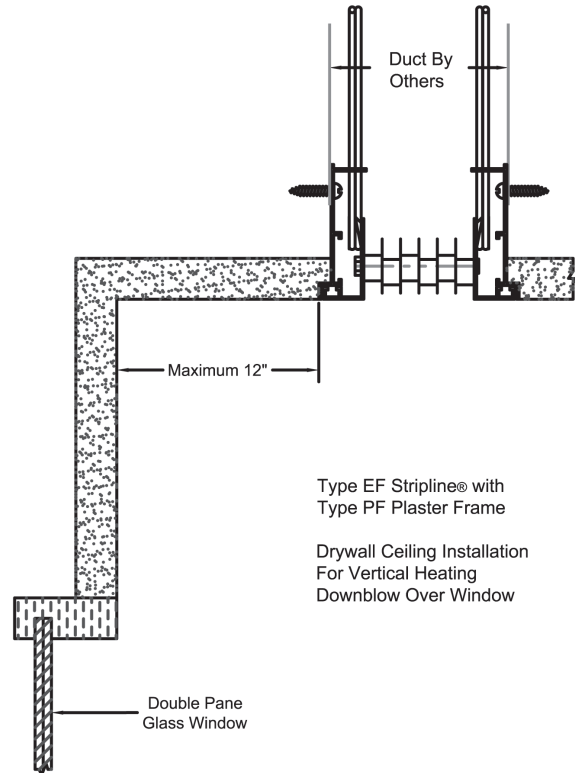

Ceiling Installation

Type EF Stripline® with Type PF Plaster Frame

Drywall Ceiling Installation For Vertical Heating Downblow Over Window