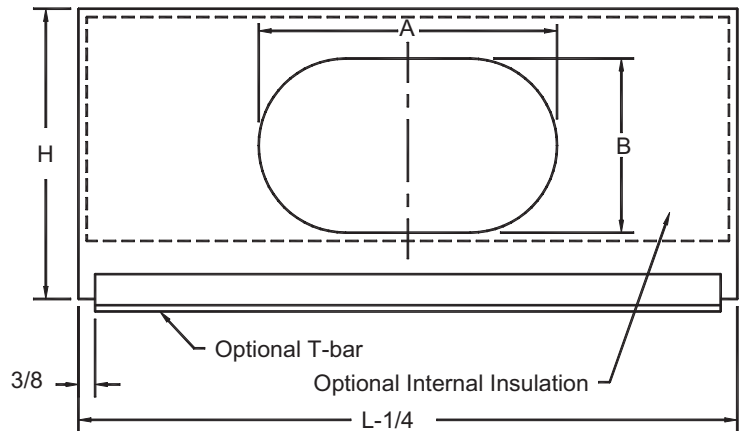

PRODUCT DIMENSIONS

APPS, APPSF

Optional center T-bars (1" wide) are shown. Center channels are provided on 2-slot diffuser with 1-1/2" slot width.

Number of Slots	S (slot width)	C	W	Y
1	1	1/2	2	-
	1-1/2	1/2	2-1/2	-
2	1	1/2	4	4
	1-1/2	1/2	5-1/4	1-1/4

Pattern control blades can be shipped loose for field installation (model APPS), or factory mounted (model APPSF).

Plenum Slots

Available Inlet Sizes (in.)	Dimensions (in.)	
	A	B
5 Round	4-7/8	-
6 Oval	6-1/4	5-1/4
8 Oval	9-3/8	5-1/4
10 Oval	12-1/2	5-1/4
12 Oval	15-5/8	5-1/4

Standard Height (H) is 8". Optional 11" height also available.

12" oval inlet not available on low profile diffuser (8" height).

Available lengths (L): 24", 36", 48", 60"