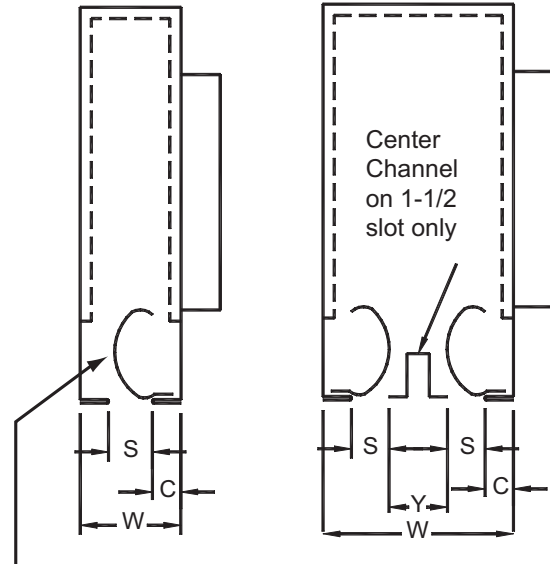

PRODUCT DIMENSIONS

APPS, APPSF

Optional center T-bars (1" wide) are shown. Center channels are provided on 2-slot diffuser with 1-1/2" slot width.

Number of Slots	S (slot width)	C	W	Y
1	1	1/2	2	-
	1-1/2	1/2	2-1/2	-
2	1	1/2	4	4
	1-1/2	1/2	5-1/4	1-1/4

Pattern control blades can be shipped loose for field installation (model APPS), or factory mounted (model APPSF).

Plenum Slots

Available Inlet Sizes (in.)	Dimensions (in.)	
	A	B
5 Round	4-7/8	-
6 Oval	6-1/4	5-1/4
8 Oval	9-3/8	5-1/4
10 Oval	12-1/2	5-1/4
12 Oval	15-5/8	5-1/4

Standard Height (H) is 8". Optional 11" height also available.

12" oval inlet not available on low profile diffuser (8" height).

Available lengths (L): 24", 36", 48", 60"