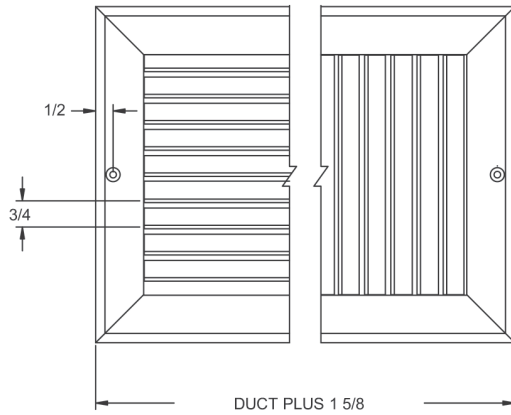

PRODUCT DIMENSIONS

T70SS, T70DSS, T80SS, T80DSS

T70DSS
With SSOBD Shown

SF Frame (Surface Mount)

T80DSS
Shown

LT Frame (Lay-in T-Bar) Detail

Blade Detail - 45° Deflection

Blade Detail - 0° Deflection