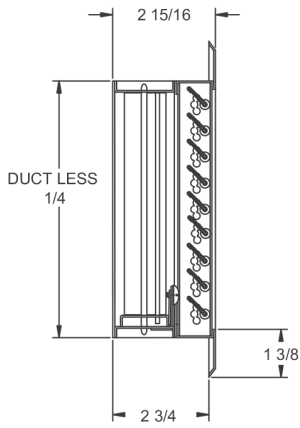

PRODUCT DIMENSIONS

T70SS, T70DSS, T80SS, T80DSS

T70DSS
With SSOBD Shown

SF Frame (Surface Mount)

T80DSS
Shown

LT Frame (Lay-in T-Bar) Detail

Blade Detail - 45° Deflection

Blade Detail - 0° Deflection