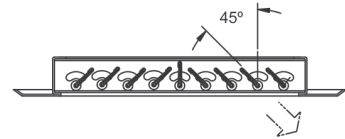

PRODUCT DIMENSIONS

T70SS, T70DSS, T80SS, T80DSS

T70DSS
With SSOBD Shown

SF Frame (Surface Mount)

T80DSS
Shown

LT Frame (Lay-in T-Bar) Detail

Blade Detail - 45° Deflection

Blade Detail - 0° Deflection