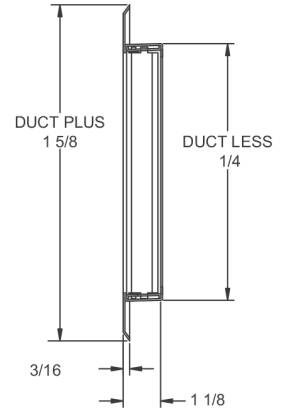

PRODUCT DIMENSIONS

T70SS, T70DSS, T80SS, T80DSS

T70DSS
With SSOBD Shown

SF Frame (Surface Mount)

T80DSS
Shown

LT Frame (Lay-in T-Bar) Detail

Blade Detail - 45° Deflection

Blade Detail - 0° Deflection