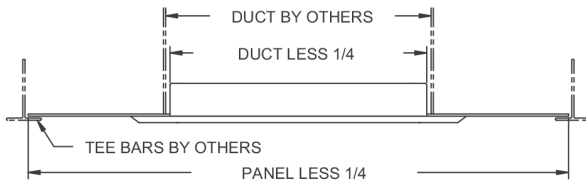

PRODUCT DIMENSIONS

T70SS, T70DSS, T80SS, T80DSS

T70DSS
With SSOBD Shown

SF Frame (Surface Mount)

T80DSS
Shown

LT Frame (Lay-in T-Bar) Detail

Blade Detail - 45° Deflection

Blade Detail - 0° Deflection