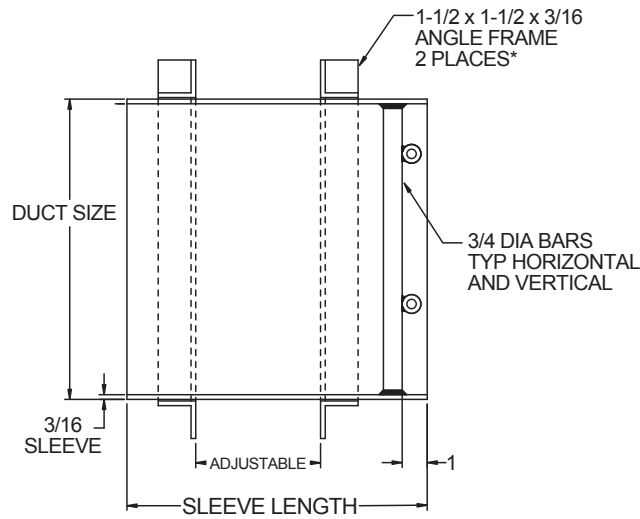

PRODUCT DIMENSIONS

SDBS

Face View Detail

Side View Detail

*Angle frame is standard on SDBS

Available Sleeve Sizes
6"
8"
10"
12"
18"

Security Grilles