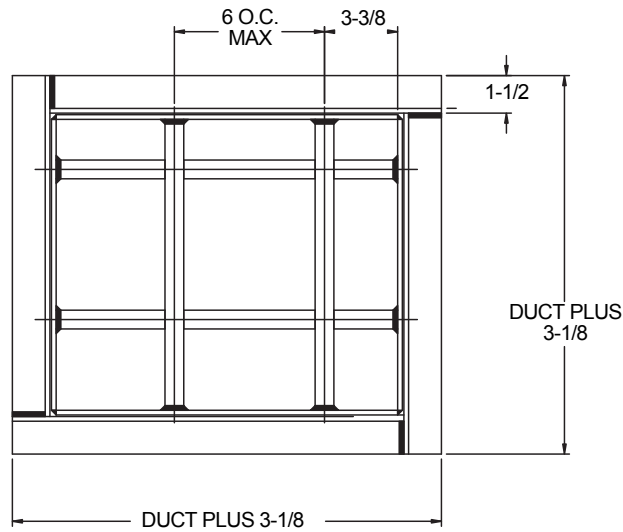

PRODUCT DIMENSIONS

SDBS

Face View Detail

Side View Detail

*Angle frame is standard on SDBS

Available Sleeve Sizes
6"
8"
10"
12"
18"

Security Grilles