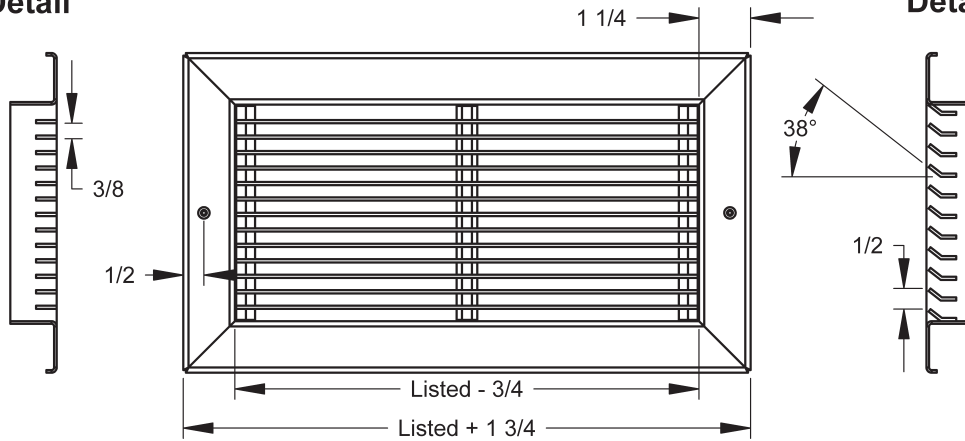

PRODUCT DIMENSIONS

T115

0° Deflection Detail

38° Deflection Detail

Damper Detail

Concealed Mounting Detail