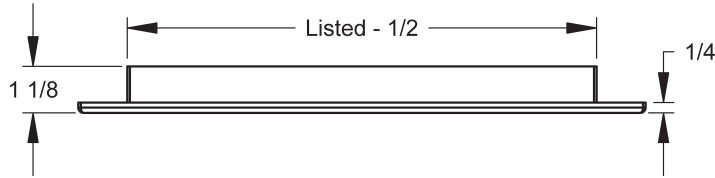

PRODUCT DIMENSIONS

T115

0° Deflection Detail

38° Deflection Detail

Damper Detail

Concealed Mounting Detail