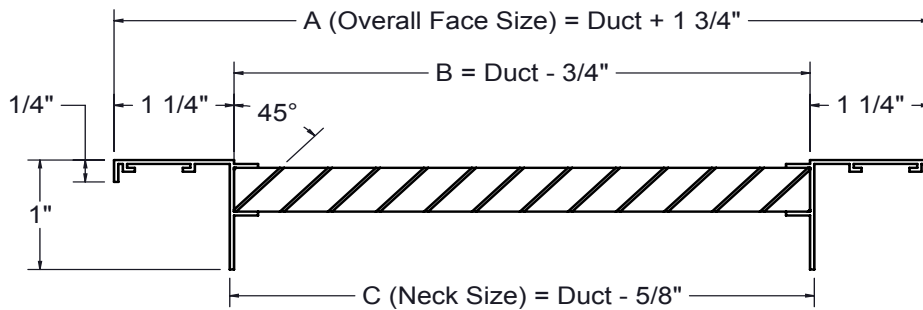

PRODUCT DIMENSIONS

VPER

| Listed Duct Size | Dimensions (Inches) | | |
|------------------|---------------------|-----------------|-----------------|
| | A | B | C |
| 10x10 | 11 3/4 x 11 3/4 | 9 1/4 x 9 1/4 | 9 3/8 x 9 3/8 |
| 10x22 | 11 3/4 x 23 3/4 | 9 1/4 x 21 1/4 | 9 3/8 x 21 3/8 |
| 22x22 | 23 3/4 x 23 3/4 | 21 1/4 x 21 1/4 | 21 3/8 x 21 3/8 |
| 22x46 | 23 3/4 x 47 3/4 | 21 1/4 x 45 1/4 | 21 3/8 x 45 3/8 |