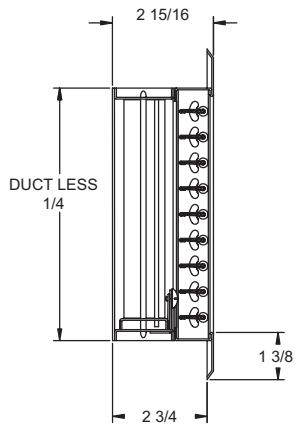

PRODUCT DIMENSIONS

T50SS, T60SS

T50SS
With SSOBD Shown

SF Frame (Surface Mount)

T60SS
Shown

LT Margin (Lay-in T-Bar) Detail

Adjustable Blade Detail

PRODUCT DIMENSIONS

T54SS, T64SS

T54SS
With SSOBD Shown

SF Frame (Surface Mount)

T64SS
Shown

LT Margin (Lay-in T-Bar) Detail