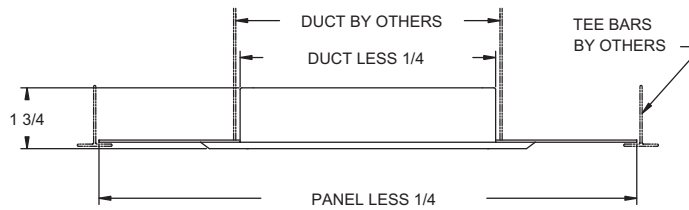

PRODUCT DIMENSIONS

T50SS, T60SS

T50SS
With SSOBD Shown

SF Frame (Surface Mount)

T60SS
Shown

LT Margin (Lay-in T-Bar) Detail

Adjustable Blade Detail

PRODUCT DIMENSIONS

T54SS, T64SS

T54SS
With SSOBD Shown

SF Frame (Surface Mount)

T64SS
Shown

LT Margin (Lay-in T-Bar) Detail