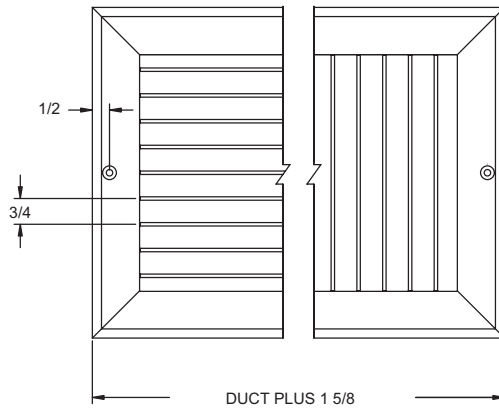

PRODUCT DIMENSIONS

T50SS, T60SS

T50SS
With SSOBD Shown

SF Frame (Surface Mount)

T60SS
Shown

LT Margin (Lay-in T-Bar) Detail

Adjustable Blade Detail

PRODUCT DIMENSIONS

T54SS, T64SS

T54SS
With SSOBD Shown

SF Frame (Surface Mount)

T64SS
Shown

LT Margin (Lay-in T-Bar) Detail