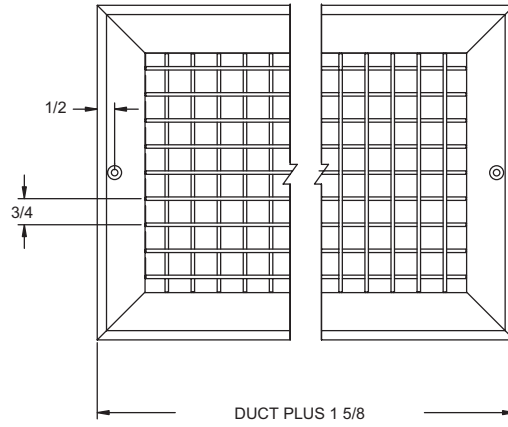

PRODUCT DIMENSIONS

T50SS, T60SS

T50SS
With SSOBD Shown

SF Frame (Surface Mount)

T60SS
Shown

LT Margin (Lay-in T-Bar) Detail

Adjustable Blade Detail

PRODUCT DIMENSIONS

T54SS, T64SS

T54SS
With SSOBD Shown

SF Frame (Surface Mount)

T64SS
Shown

LT Margin (Lay-in T-Bar) Detail