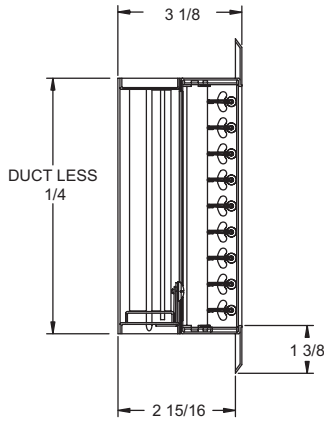

PRODUCT DIMENSIONS

T50SS, T60SS

T50SS
With SSOBD Shown

SF Frame (Surface Mount)

T60SS
Shown

LT Margin (Lay-in T-Bar) Detail

Adjustable Blade Detail

PRODUCT DIMENSIONS

T54SS, T64SS

T54SS
With SSOBD Shown

SF Frame (Surface Mount)

T64SS
Shown

LT Margin (Lay-in T-Bar) Detail