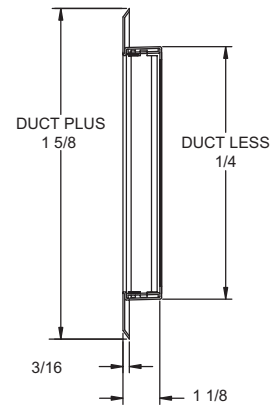

PRODUCT DIMENSIONS

T50SS, T60SS

T50SS
With SSOBD Shown

SF Frame (Surface Mount)

T60SS
Shown

LT Margin (Lay-in T-Bar) Detail

Adjustable Blade Detail

PRODUCT DIMENSIONS

T54SS, T64SS

T54SS
With SSOBD Shown

SF Frame (Surface Mount)

T64SS
Shown

LT Margin (Lay-in T-Bar) Detail