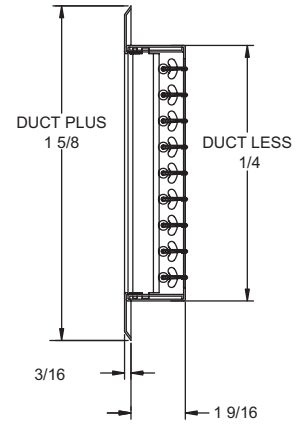

PRODUCT DIMENSIONS

T50SS, T60SS

T50SS
With SSOBD Shown

SF Frame (Surface Mount)

T60SS
Shown

LT Margin (Lay-in T-Bar) Detail

Adjustable Blade Detail

PRODUCT DIMENSIONS

T54SS, T64SS

T54SS
With SSOBD Shown

SF Frame (Surface Mount)

T64SS
Shown

LT Margin (Lay-in T-Bar) Detail