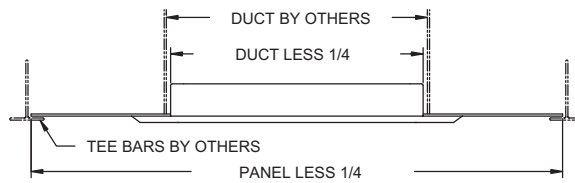

PRODUCT DIMENSIONS

T50SS, T60SS

T50SS
With SSOBD Shown

SF Frame (Surface Mount)

T60SS
Shown

LT Margin (Lay-in T-Bar) Detail

Adjustable Blade Detail

PRODUCT DIMENSIONS

T54SS, T64SS

T54SS
With SSOBD Shown

SF Frame (Surface Mount)

T64SS
Shown

LT Margin (Lay-in T-Bar) Detail