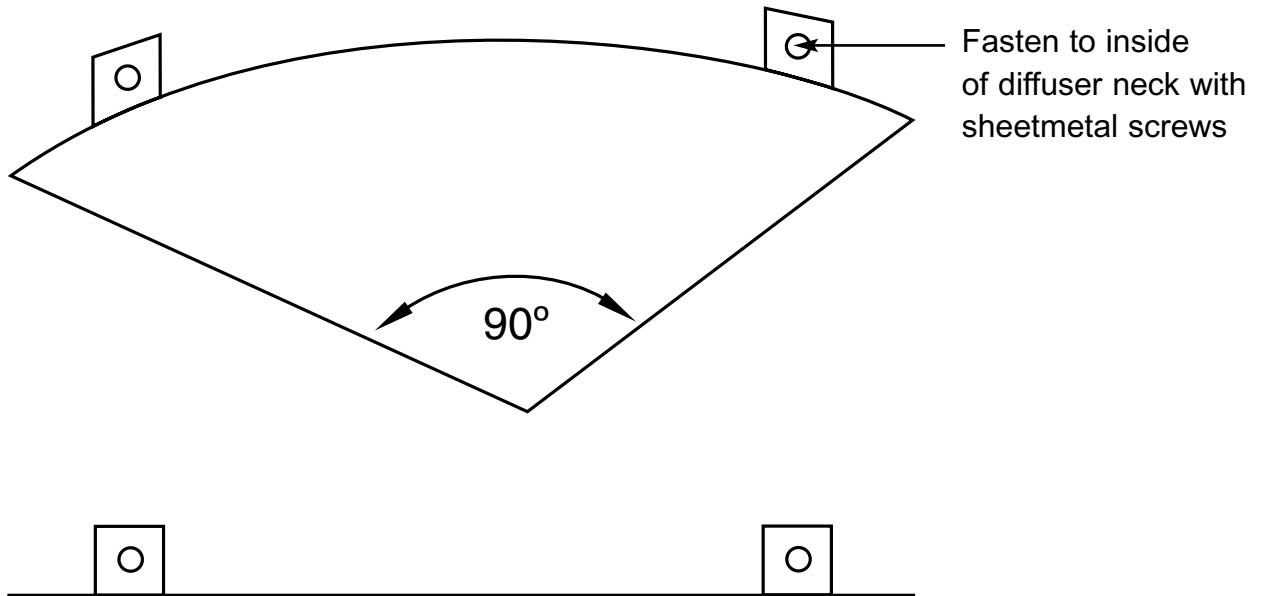

- PD is a pattern deflector (sectorizing baffle) for the 1200/1300 series
- Mounts to inside of diffuser neck
- Can be used for 1, 2, and 3-way air patterns
- Construction is steel
- Shipped loose for field installation
- Flat black (FB) finish only

Must specify round neck size when ordering  
 For 1-way blow pattern, order quantity of 3  
 For 2-way blow pattern, order quantity of 2  
 For 3-way blow pattern, order quantity of 1

Dimensions are in inches. Product information subject to change without notice.