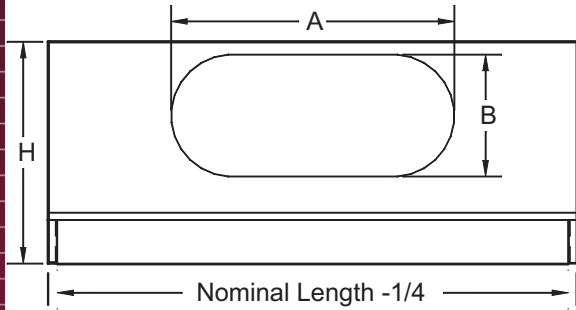

PRODUCT DIMENSIONS

FVPS

Available Lengths (L)	Available Inlet Sizes	A	B	H
24	6 Oval	6-1/4	5-1/4	10
36	8 Oval	9-3/8	5-1/4	10
48				
60	10 Oval	12-1/2	5-1/4	10

1-Slot Diffuser

Pattern	W
R11	2
L11	2
R21	3-1/2
L21	3-1/2
R31	5
L31	5
R41	6-1/2
L41	6-1/2

2-Slot Diffuser

Pattern	W
22	4-3/8
R32	5-7/8
L32	5-7/8
42	7-3/8

Plenum Slots