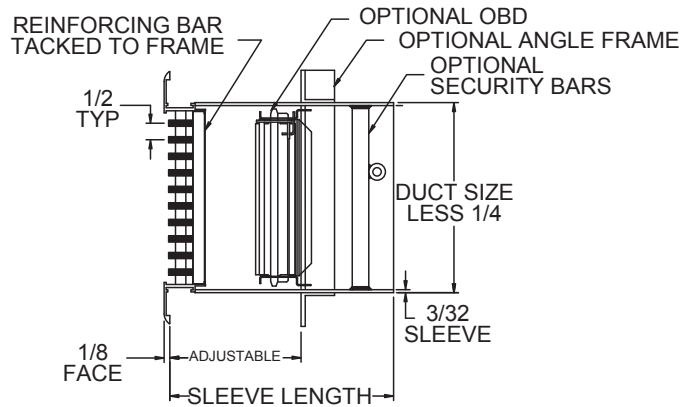

PRODUCT DIMENSIONS

SG700

Face View Detail

Available Sleeve Sizes
6"
8"
10"
12"
18"

Side View/Damper Detail

Security Grilles