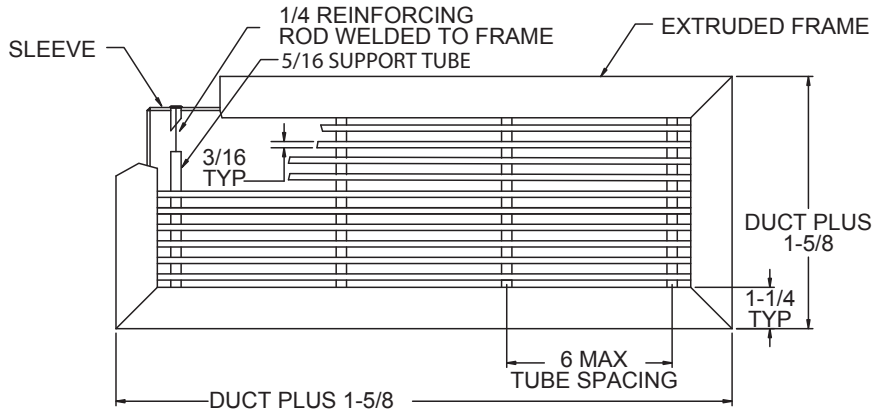

PRODUCT DIMENSIONS

SG700

Face View Detail

Available Sleeve Sizes
6"
8"
10"
12"
18"

Side View/Damper Detail

Security Grilles