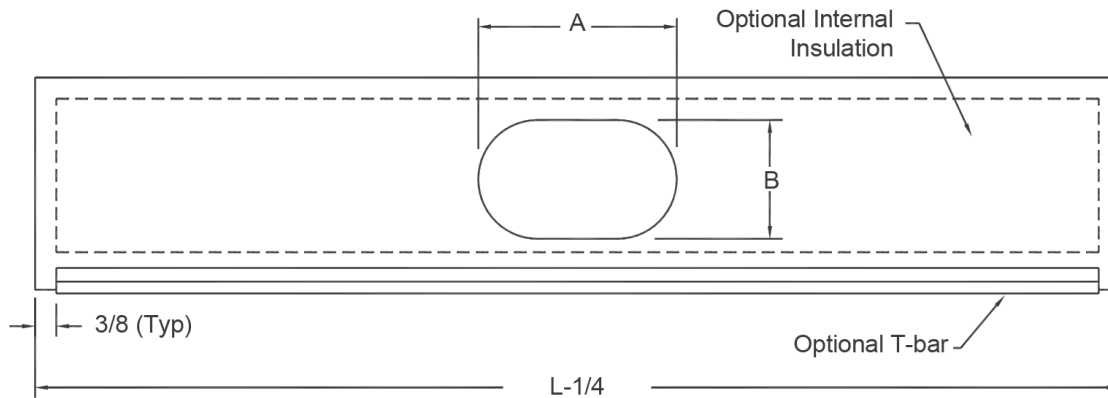

PRODUCT DIMENSIONS

SVPS

Available Inlet Sizes (in.)	Dimensions (in.)	
	A	B
5 Round	4-7/8	-
6 Oval	6-1/4	5-1/4
8 Oval	9-3/8	5-1/4
10 Oval	12-1/2	5-1/4
12 Oval	15-5/8	5-1/4

12" inlet size not available on 8" high plenums.

Optional center T-bars (1" wide) are shown above. Center channels are provided on 2, 3 and 4 slot models when T-bars are by others (LT0).

(S) (Slot Width)	(W) (Diffuser Width)			
	1-Slot	2-Slot	3-Slot	4-Slot
3/4	1-3/4	3-1/2	5-1/4	7
1	2	4	6	8
1-1/2	2-1/2	5	7-1/2	10

Plenum Slots

Available lengths (L): 24", 36", 48", 60"

PRODUCT DIMENSIONS

SVPS-NR

Available Inlet Sizes (in.)	Dimensions (in.)	
	A	B
5 Round	4-7/8	-
6 Oval	6-1/4	5-1/4
8 Oval	9-3/8	5-1/4
10 Oval	12-1/2	5-1/4
12 Oval	15-5/8	5-1/4

Slot Width	Diffuser Width	
	1-Slot	2-Slot
3/4	1-3/4	3-1/2
1	2	4
1-1/2	2-1/2	5

Notes:

1. Cross notch (CN) is provided on all 48" diffusers.
2. Center channel is provided on all 2 slot diffusers.