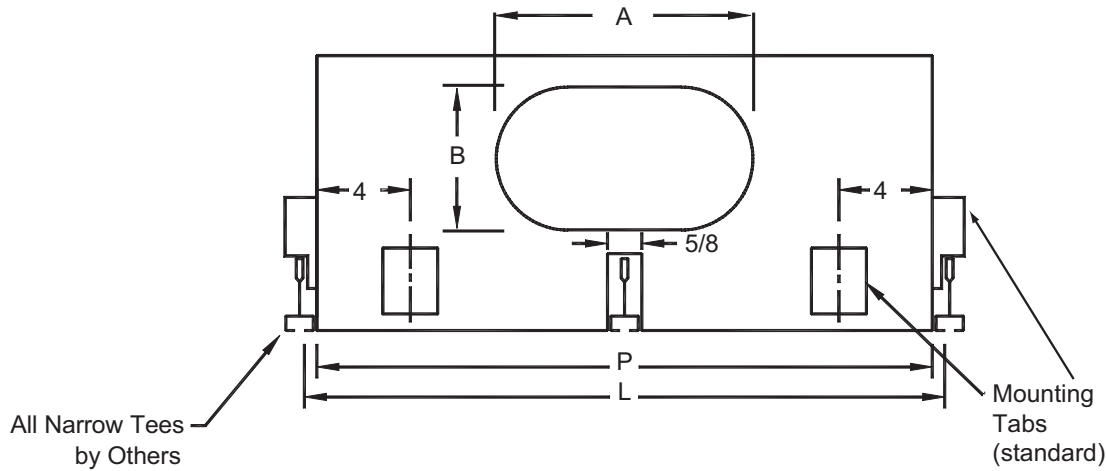

Optional center T-bars (1" wide) are shown above. Center channels are provided on 2, 3 and 4 slot models when T-bars are by others (LT0).

(S) (Slot Width)	(W) (Diffuser Width)			
	1-Slot	2-Slot	3-Slot	4-Slot
3/4	1-3/4	3-1/2	5-1/4	7
1	2	4	6	8
1-1/2	2-1/2	5	7-1/2	10

Plenum Slots

Available lengths (L): 24", 36", 48", 60"

PRODUCT DIMENSIONS

SVPS-NR

Available Inlet Sizes (in.)	Dimensions (in.)	
	A	B
5 Round	4-7/8	-
6 Oval	6-1/4	5-1/4
8 Oval	9-3/8	5-1/4
10 Oval	12-1/2	5-1/4
12 Oval	15-5/8	5-1/4

Nominal Length	Overall Length (L)	Plenum Length (P)
24	23-3/4	23-3/8
48	47-3/4	47-3/8

Narrow T-bar Detail

(All narrow tees provided by others)

Accessories:

Earthquake tabs (not shown)
Standard is 2 tabs per diffuser

Slot Width	Diffuser Width	
	1-Slot	2-Slot
3/4	1-3/4	3-1/2
1	2	4
1-1/2	2-1/2	5

Notes:

1. Cross notch (CN) is provided on all 48" diffusers.
2. Center channel is provided on all 2 slot diffusers.