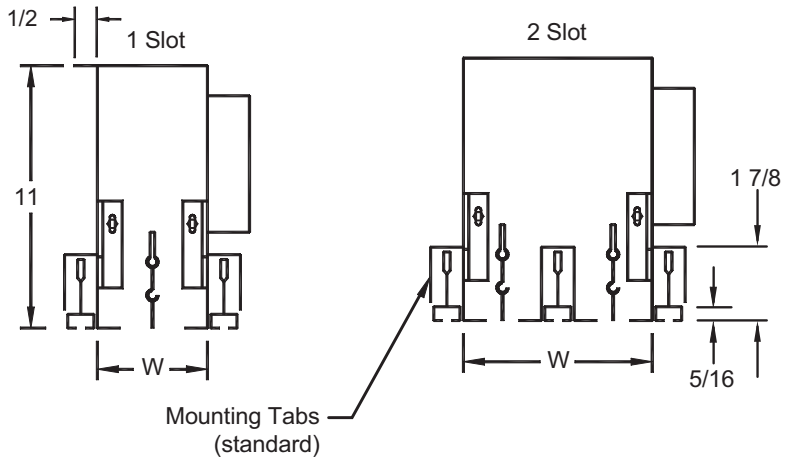

Optional center T-bars (1" wide) are shown above. Center channels are provided on 2, 3 and 4 slot models when T-bars are by others (LT0).

(S) (Slot Width)	(W) (Diffuser Width)			
	1-Slot	2-Slot	3-Slot	4-Slot
3/4	1-3/4	3-1/2	5-1/4	7
1	2	4	6	8
1-1/2	2-1/2	5	7-1/2	10

Plenum Slots

Available lengths (L): 24", 36", 48", 60"

PRODUCT DIMENSIONS

SVPS-NR

Available Inlet Sizes (in.)	Dimensions (in.)	
	A	B
5 Round	4-7/8	-
6 Oval	6-1/4	5-1/4
8 Oval	9-3/8	5-1/4
10 Oval	12-1/2	5-1/4
12 Oval	15-5/8	5-1/4

Nominal Length	Overall Length (L)	Plenum Length (P)
24	23-3/4	23-3/8
48	47-3/4	47-3/8

Narrow T-bar Detail

(All narrow tees provided by others)

Accessories:

Earthquake tabs (not shown)
Standard is 2 tabs per diffuser

Slot Width	Diffuser Width	
	1-Slot	2-Slot
3/4	1-3/4	3-1/2
1	2	4
1-1/2	2-1/2	5

Notes:

1. Cross notch (CN) is provided on all 48" diffusers.
2. Center channel is provided on all 2 slot diffusers.