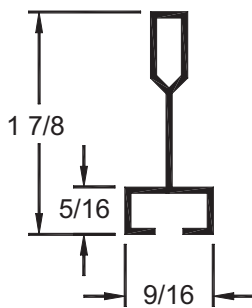

PRODUCT DIMENSIONS

SVPS

Available Inlet Sizes (in.)	Dimensions (in.)	
	A	B
5 Round	4-7/8	-
6 Oval	6-1/4	5-1/4
8 Oval	9-3/8	5-1/4
10 Oval	12-1/2	5-1/4
12 Oval	15-5/8	5-1/4

12" inlet size not available on 8" high plenums.

Plenum Slots

Available lengths (L): 24", 36", 48", 60"

PRODUCT DIMENSIONS

SVPS-NR

Available Inlet Sizes (in.)	Dimensions (in.)	
	A	B
5 Round	4-7/8	-
6 Oval	6-1/4	5-1/4
8 Oval	9-3/8	5-1/4
10 Oval	12-1/2	5-1/4
12 Oval	15-5/8	5-1/4

Nominal Length	Overall Length (L)	Plenum Length (P)
24	23-3/4	23-3/8
48	47-3/4	47-3/8

Narrow T-bar Detail

(All narrow tees provided by others)

Accessories:

Earthquake tabs (not shown)
Standard is 2 tabs per diffuser

Slot Width	Diffuser Width	
	1-Slot	2-Slot
3/4	1-3/4	3-1/2
1	2	4
1-1/2	2-1/2	5

Notes:

1. Cross notch (CN) is provided on all 48" diffusers.
2. Center channel is provided on all 2 slot diffusers.