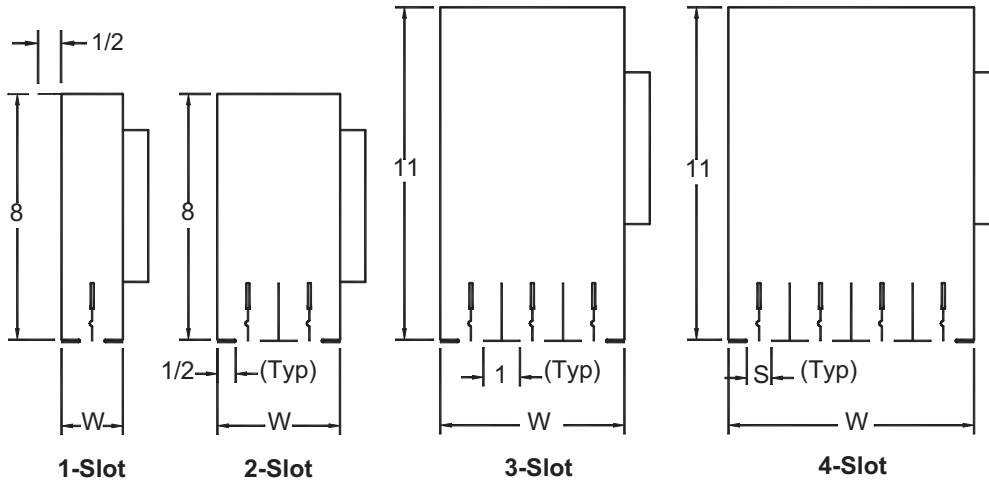

PRODUCT DIMENSIONS

SVPS

Available Inlet Sizes (in.)	Dimensions (in.)	
	A	B
5 Round	4-7/8	-
6 Oval	6-1/4	5-1/4
8 Oval	9-3/8	5-1/4
10 Oval	12-1/2	5-1/4
12 Oval	15-5/8	5-1/4

12" inlet size not available on 8" high plenums.

Optional center T-bars (1" wide) are shown above. Center channels are provided on 2, 3 and 4 slot models when T-bars are by others (LT0).

(S) (Slot Width)	(W) (Diffuser Width)			
	1-Slot	2-Slot	3-Slot	4-Slot
3/4	1-3/4	3-1/2	5-1/4	7
1	2	4	6	8
1-1/2	2-1/2	5	7-1/2	10

Plenum Slots

Available lengths (L): 24", 36", 48", 60"

PRODUCT DIMENSIONS

SVPS-NR

Available Inlet Sizes (in.)	Dimensions (in.)	
	A	B
5 Round	4-7/8	-
6 Oval	6-1/4	5-1/4
8 Oval	9-3/8	5-1/4
10 Oval	12-1/2	5-1/4
12 Oval	15-5/8	5-1/4

Slot Width	Diffuser Width	
	1-Slot	2-Slot
3/4	1-3/4	3-1/2
1	2	4
1-1/2	2-1/2	5

Notes:

1. Cross notch (CN) is provided on all 48" diffusers.
2. Center channel is provided on all 2 slot diffusers.