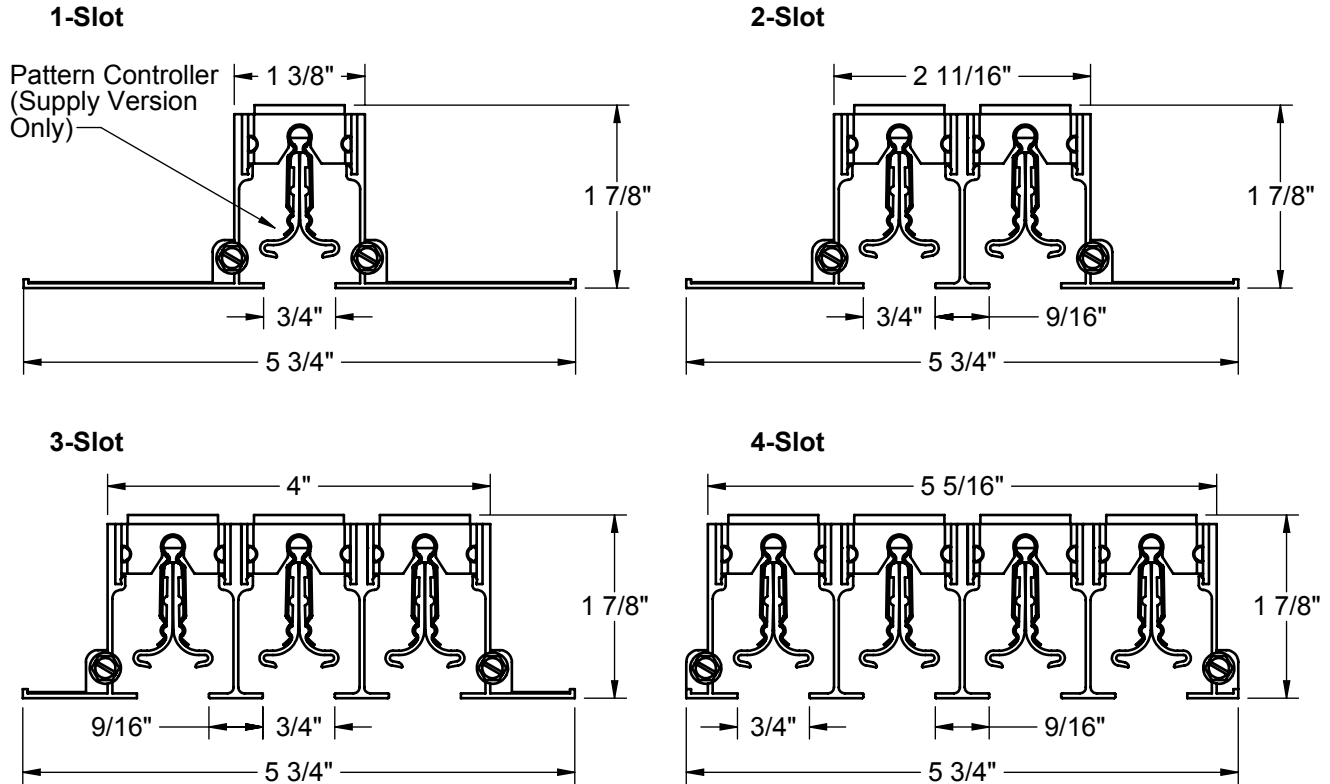

- Designed to fit into Armstrong TechZone ceiling grid systems
- Extruded aluminum construction
- Available slot width is 3/4"
- Available for 1 thru 4 slots
- Available in nominal lengths of 24", 30", 36", 48", 60" and 72"
- Standard finish is painted white margins with black pattern controllers

End Fabrication Detail and Dimensions

| Nominal Length | C | O |
|----------------|---------|-----------|
| 24" | 22 5/8" | 23 13/16" |
| 30" | 28 5/8" | 29 13/16" |
| 36" | 34 5/8" | 35 13/16" |
| 48" | 46 5/8" | 47 13/16" |
| 60" | 58 5/8" | 59 13/16" |
| 72" | 70 5/8" | 71 13/16" |

Finish

White
Mill
Clear Anodized

Aluminum Paint
Off White

Options

Flat Black
Match Paint

Supply
Return

Dimensions in inches

| | | |
|-------------------|---------------------|--|
| Job: _____ | Tag: _____ | 6000 Slot Diffuser "X" Margin TechZone Lay-in Style |
| Location: _____ | Submitted By: _____ | |
| Architect: _____ | | |
| Engineer: _____ | | |
| Contractor: _____ | SD - 2140 | Rev: B (09/17) |