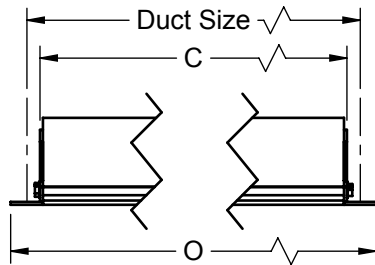

- Designed to fit into Armstrong TechZone ceiling grid systems
- Extruded aluminum construction
- Available slot width is 3/4"
- Available for 1 thru 4 slots
- Available in nominal lengths of 24", 30", 36", 48", 60" and 72"
- Standard finish is painted white margins with black pattern controllers

End Fabrication Detail and Dimensions

| Nominal Length | C | O |
|----------------|---------|-----------|
| 24" | 22 5/8" | 23 13/16" |
| 30" | 28 5/8" | 29 13/16" |
| 36" | 34 5/8" | 35 13/16" |
| 48" | 46 5/8" | 47 13/16" |
| 60" | 58 5/8" | 59 13/16" |
| 72" | 70 5/8" | 71 13/16" |

Finish

White
Mill
Clear Anodized

Aluminum Paint
Off White

Options

Flat Black
Match Paint

Supply
Return

Dimensions in inches

| | | |
|-------------------|---------------------|--|
| Job: _____ | Tag: _____ | 6000 Slot Diffuser "X" Margin TechZone Lay-in Style |
| Location: _____ | Submitted By: _____ | |
| Architect: _____ | | |
| Engineer: _____ | | |
| Contractor: _____ | SD - 2140 | Rev: B (09/17) |