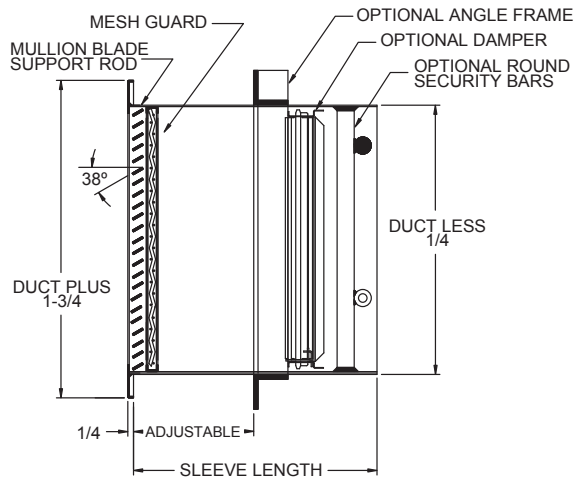

# PRODUCT DIMENSIONS

## SG600

Face View Detail

Available Sleeve Sizes
6"
8"
10"
12"
18"

Side View/Damper Detail