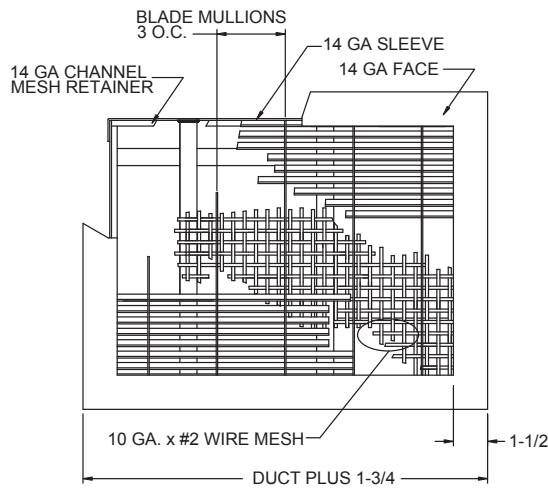

# PRODUCT DIMENSIONS

## SG600

Face View Detail

Available Sleeve Sizes
6"
8"
10"
12"
18"

Side View/Damper Detail